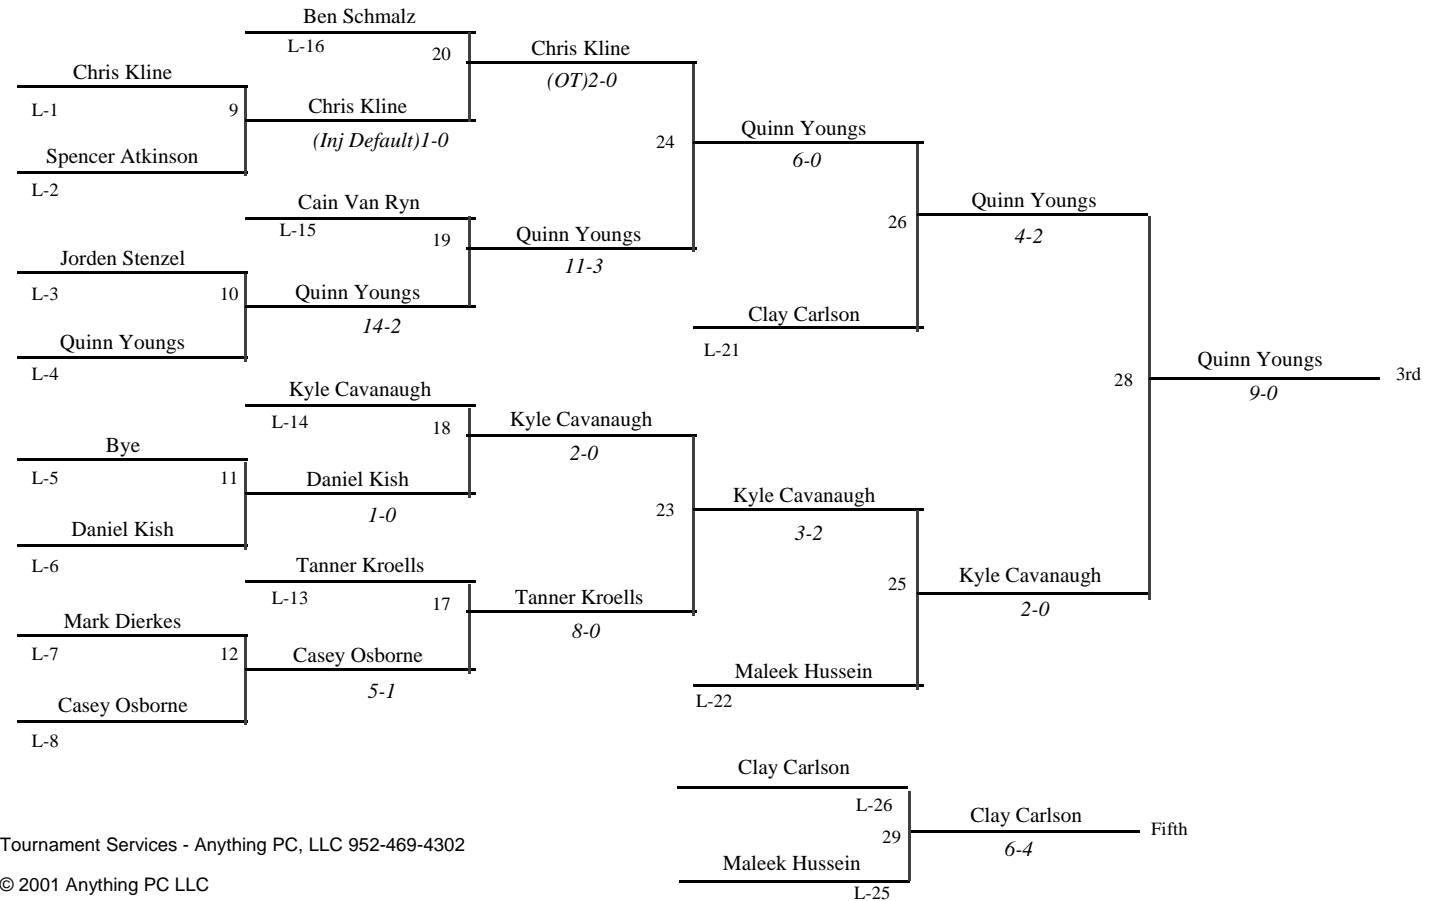

-----Round 1 -----Round 2 -----Round 3 -----Round 4 -----