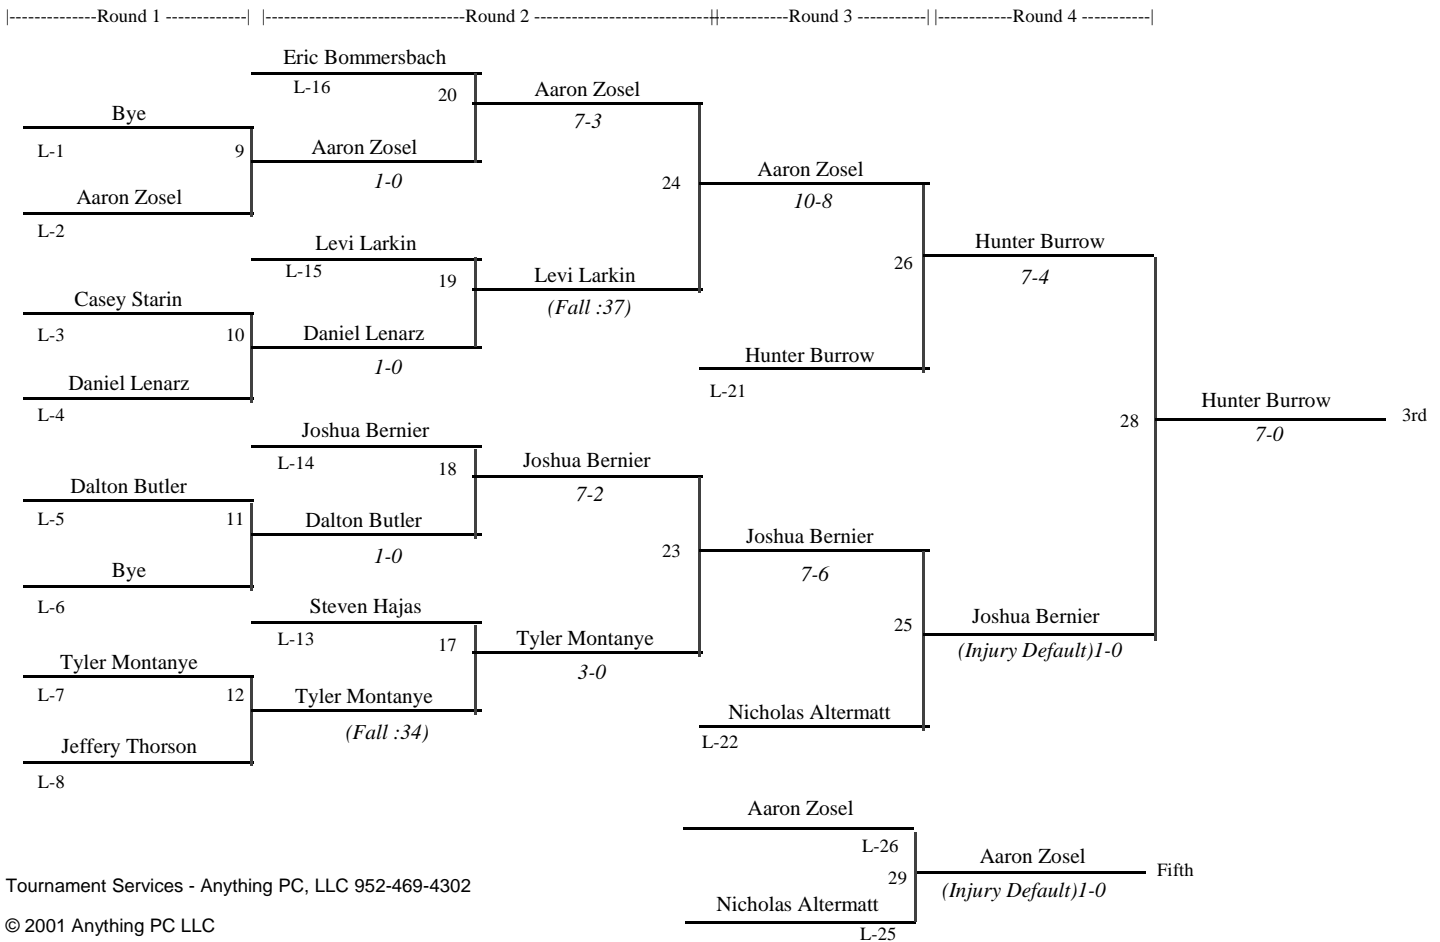

2012 NYWA Rochester State Tournament

5 6 108