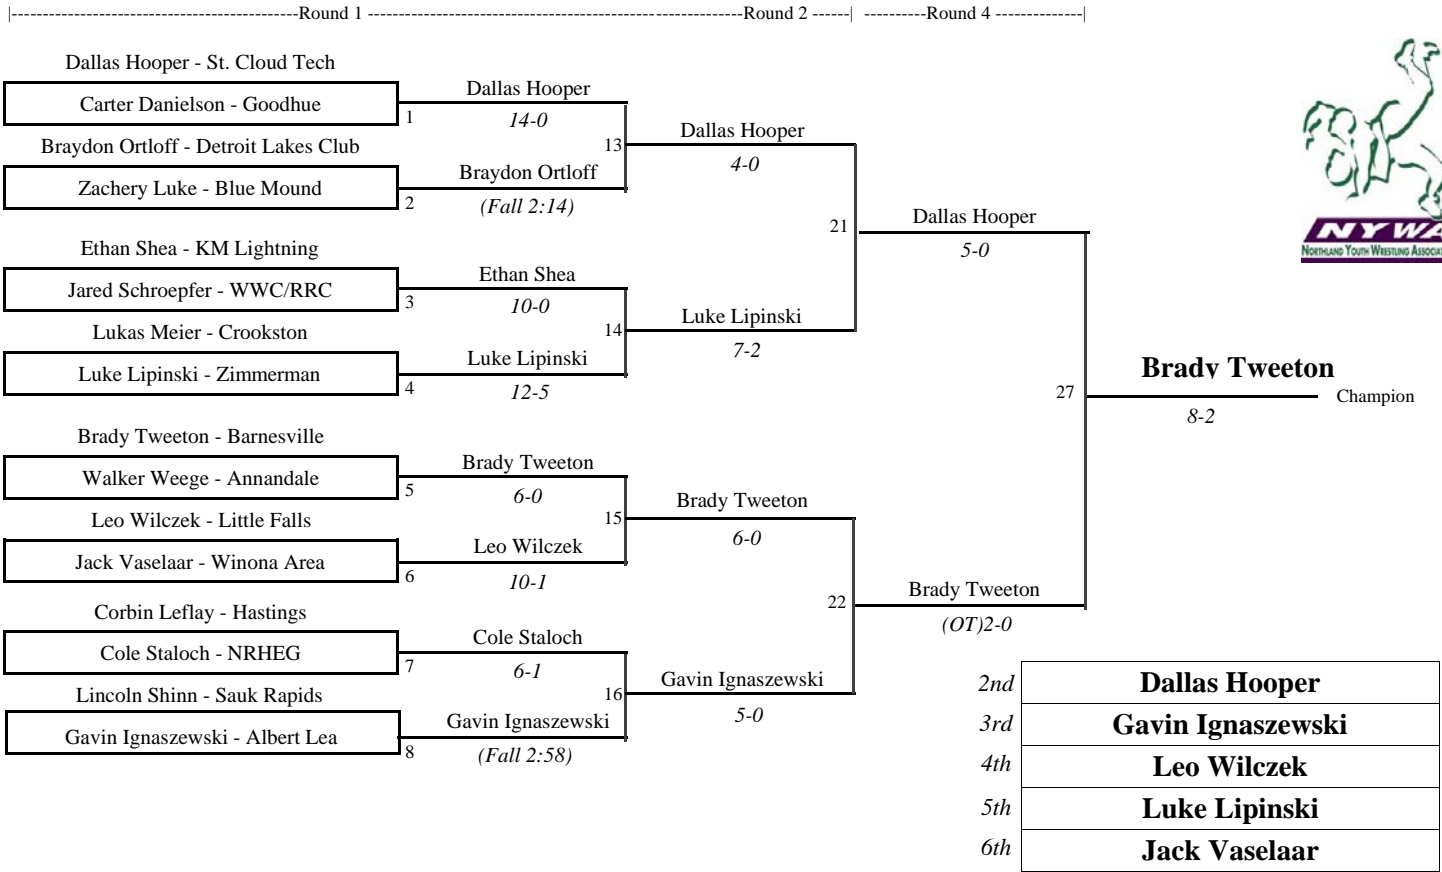

-----Round 1 -----Round 2 -----Round 4 -----

-----Round 1 -----Round 2 -----Round 3 -----Round 4 -----

2012 NYWA Rochester State Tournament

5 6 84

2012 NYWA Rochester State Tournament

5 6 88

2012 NYWA Rochester State Tournament