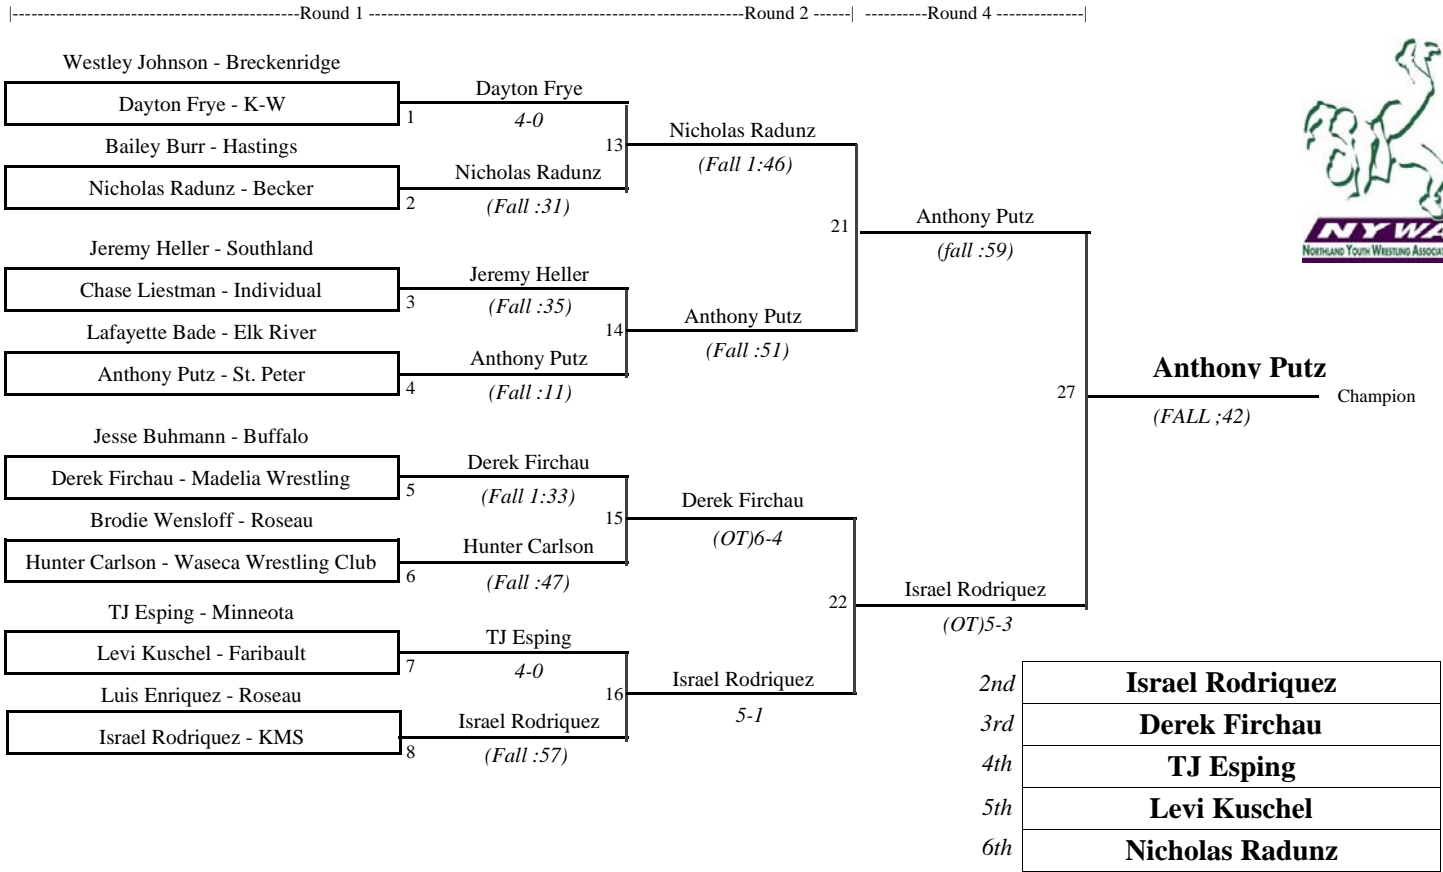

2012 NYWA Rochester State Tournament

5 6 215

Tournament Services - Anything PC, LLC 952-469-4302

© 2001 Anything PC LLC