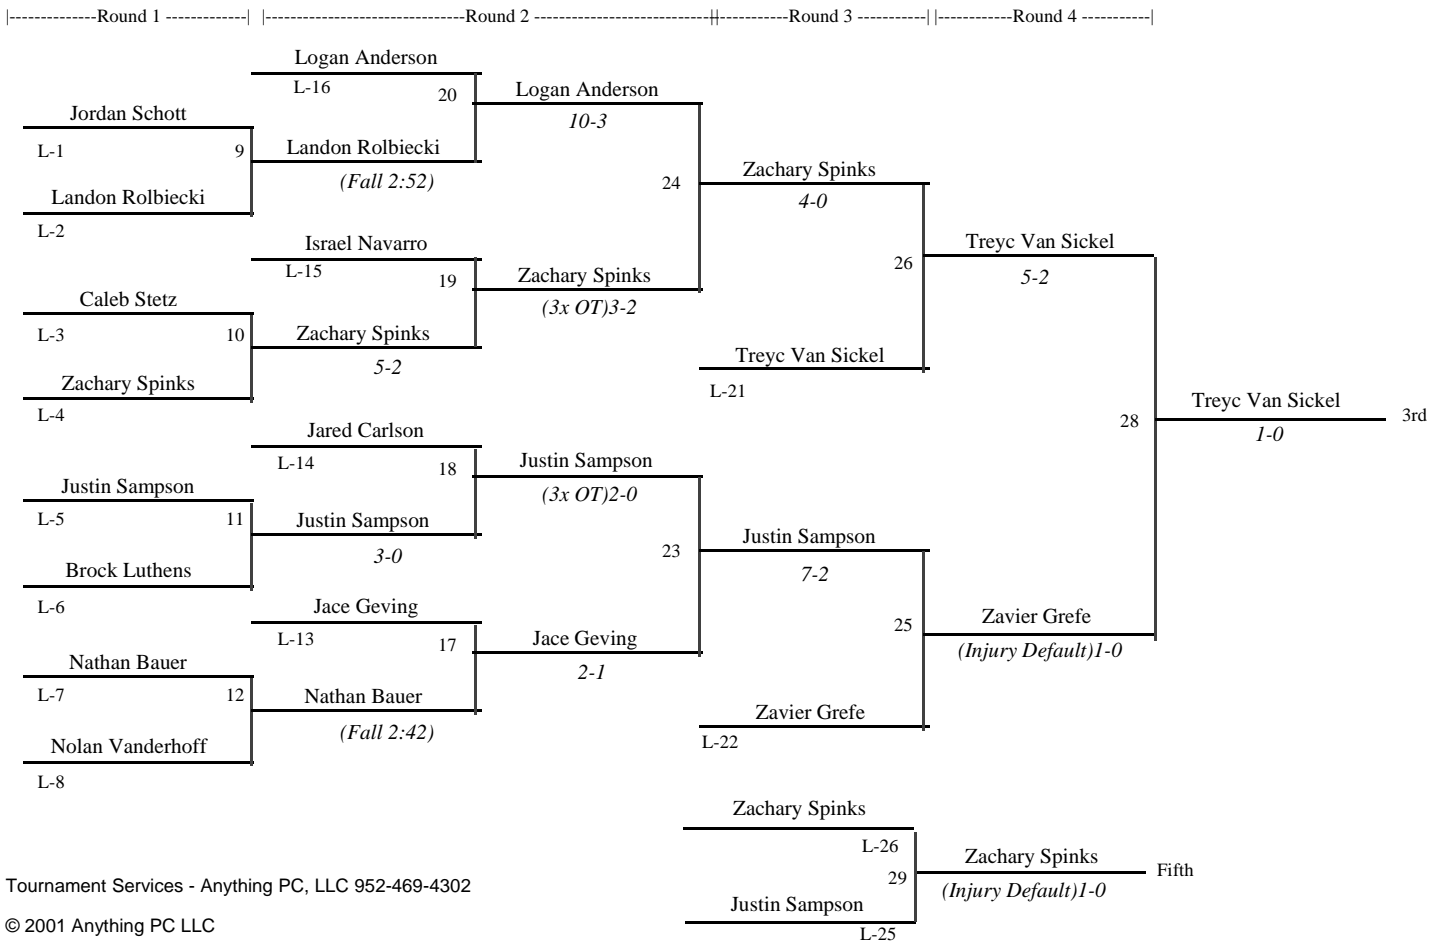

2012 NYWA Rochester State Tournament

5 6 65

2012 NYWA Rochester State Tournament

5 6 70

2012 NYWA Rochester State Tournament

5 6 75

2012 NYWA Rochester State Tournament

5 6 80