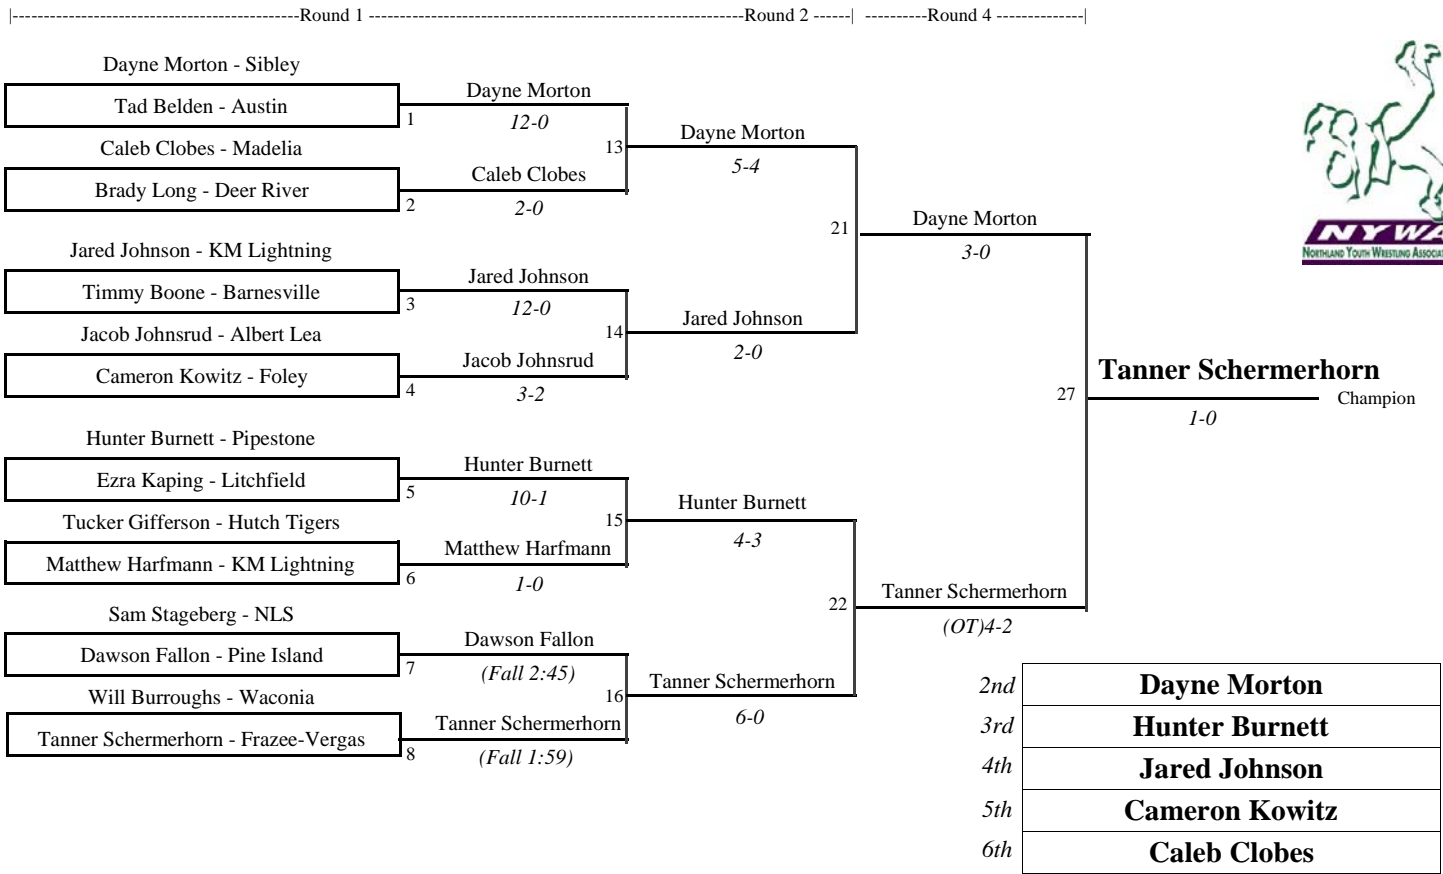

2012 NYWA Rochester State Tournament

5 6 65

2012 NYWA Rochester State Tournament

5 6 70

2012 NYWA Rochester State Tournament

5 6 75

2012 NYWA Rochester State Tournament

5 6 80