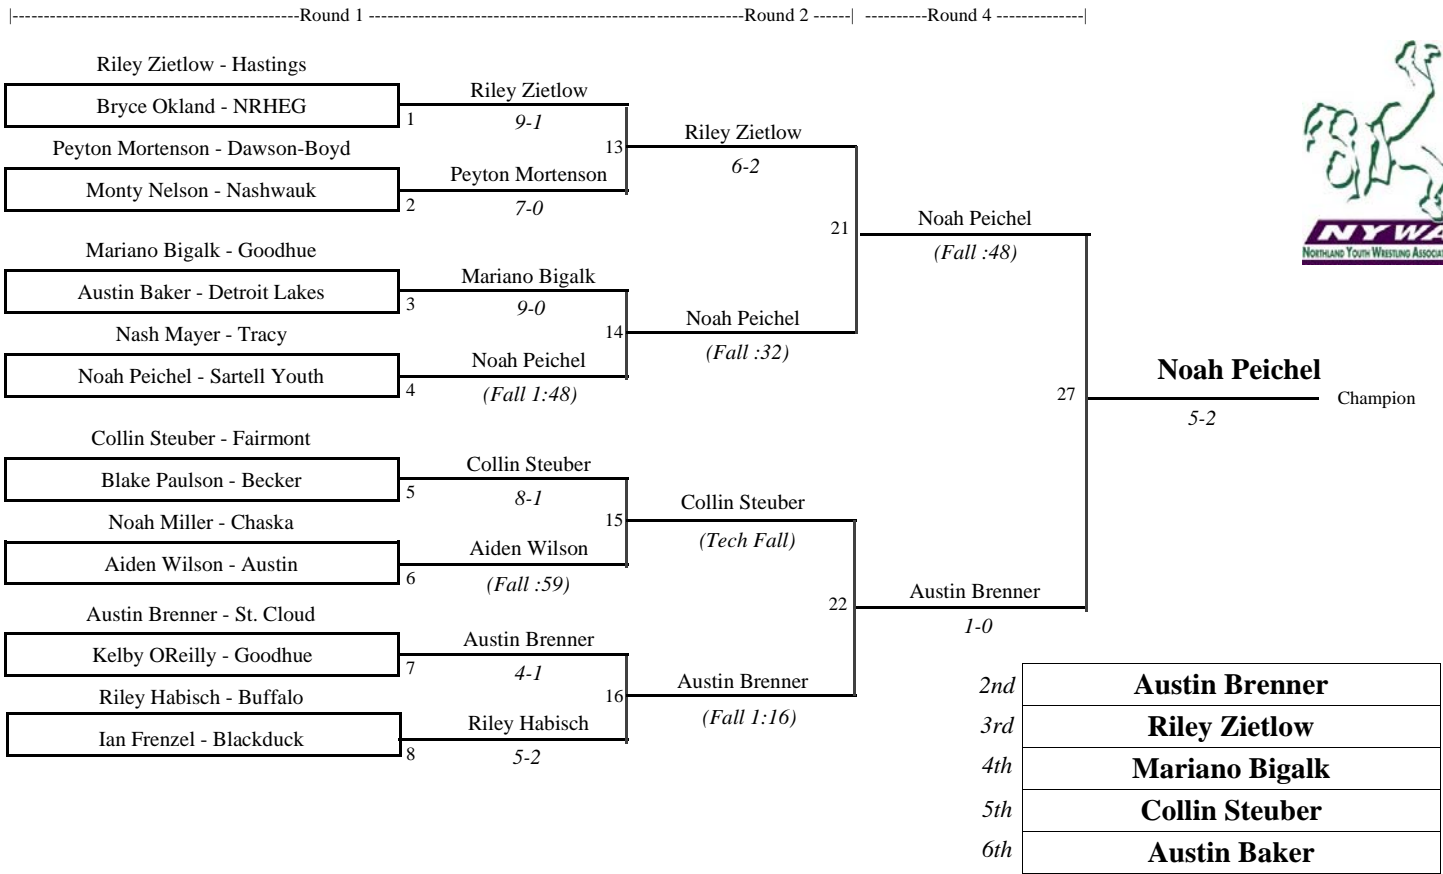

5 6 93

-----Round 1-----|-----Round 2-----|-----Round 4-----|

-----Round 1-----|-----Round 2-----||-----Round 3-----|-----Round 4-----|

2012 NYWA Rochester State Tournament

5 6 97

2012 NYWA Rochester State Tournament