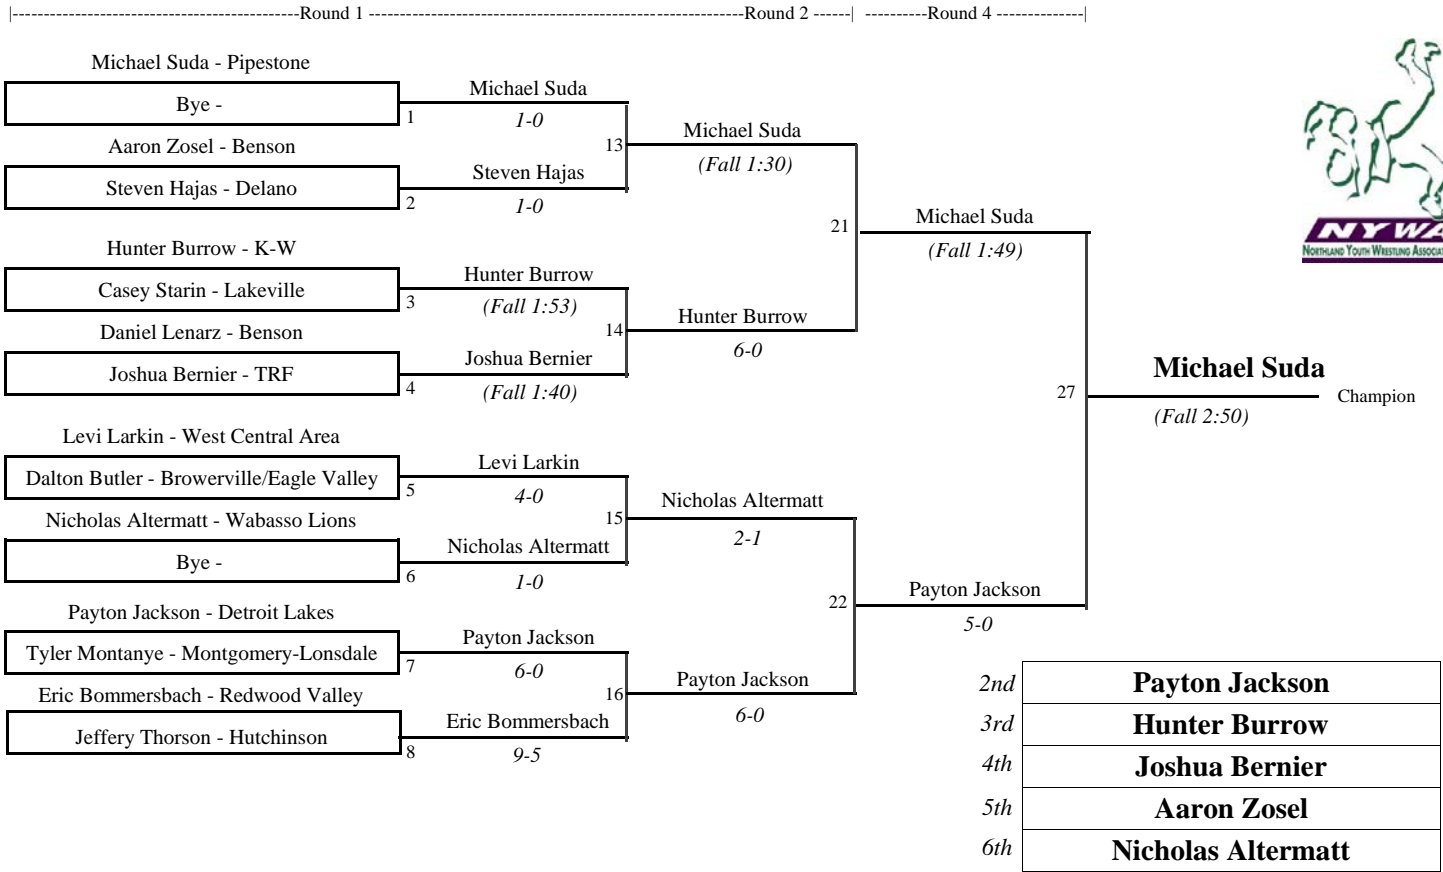

2012 NYWA Rochester State Tournament

5 6 108