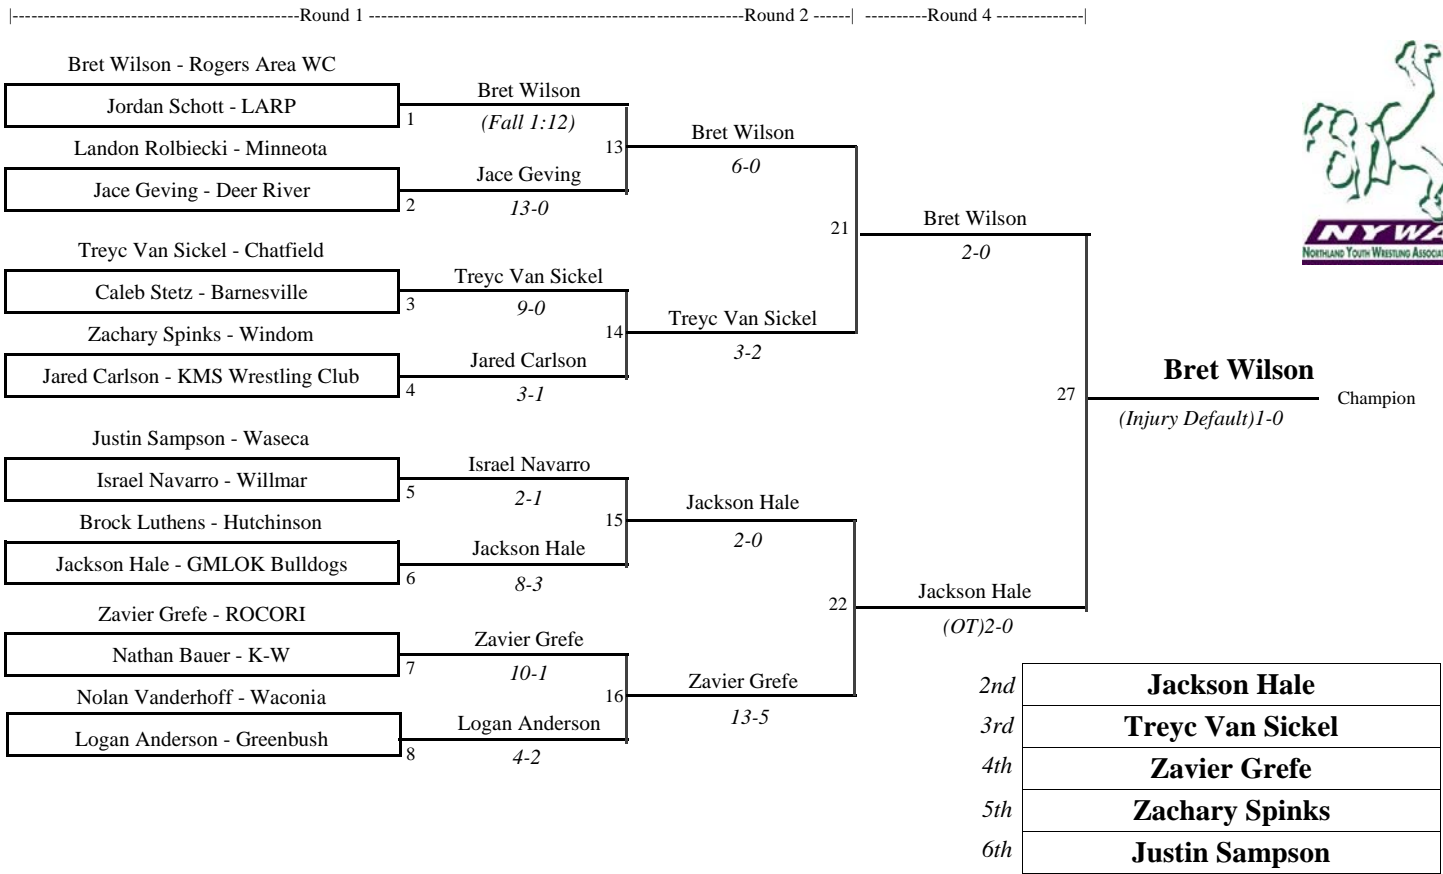

2012 NYWA Rochester State Tournament

5 6 65

2012 NYWA Rochester State Tournament

5 6 70

2012 NYWA Rochester State Tournament

5 6 75

2012 NYWA Rochester State Tournament

5 6 80