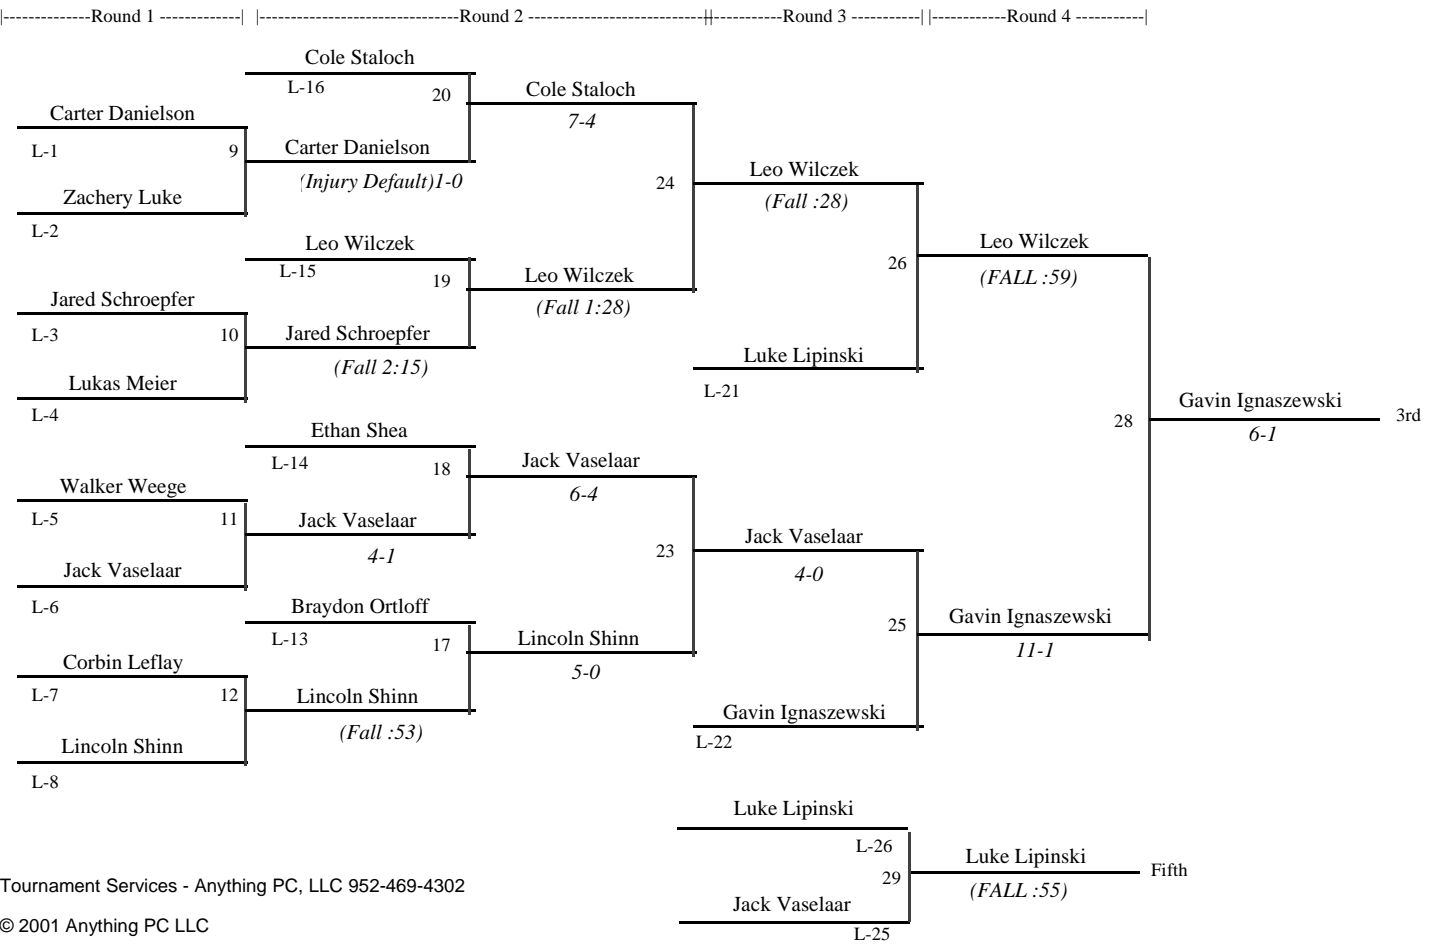

-----Round 1 -----Round 2 -----Round 4 -----

-----Round 1 -----Round 2 -----Round 3 -----Round 4 -----

2012 NYWA Rochester State Tournament

5 6 84

2012 NYWA Rochester State Tournament

5 6 88

2012 NYWA Rochester State Tournament