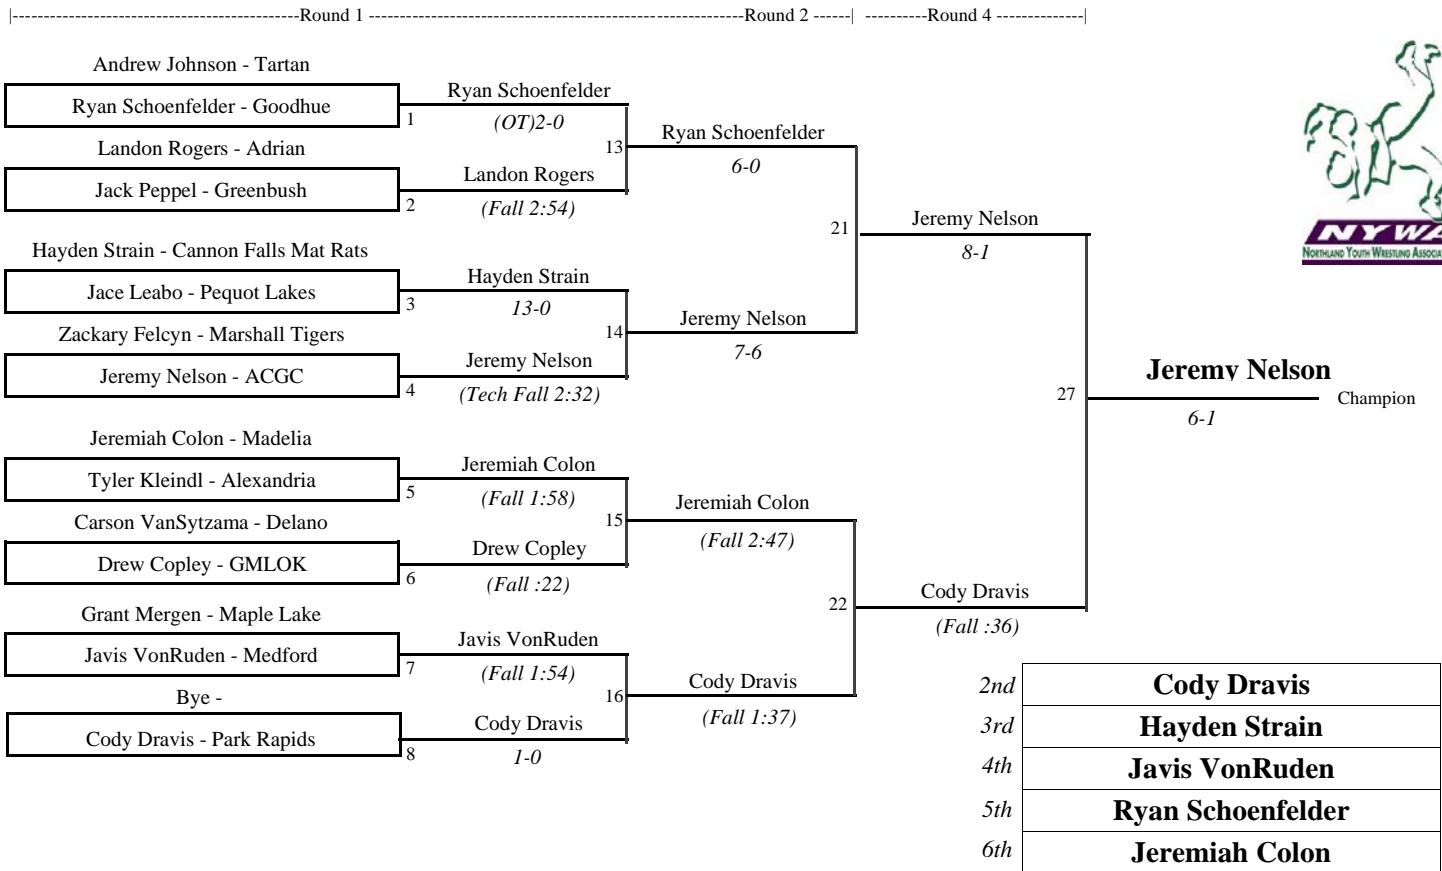

5 6 102

2012 NYWA Rochester State Tournament

5 6 108

2012 NYWA Rochester State Tournament

5 6 120

2012 NYWA Rochester State Tournament

5 6 130

2012 NYWA Rochester State Tournament