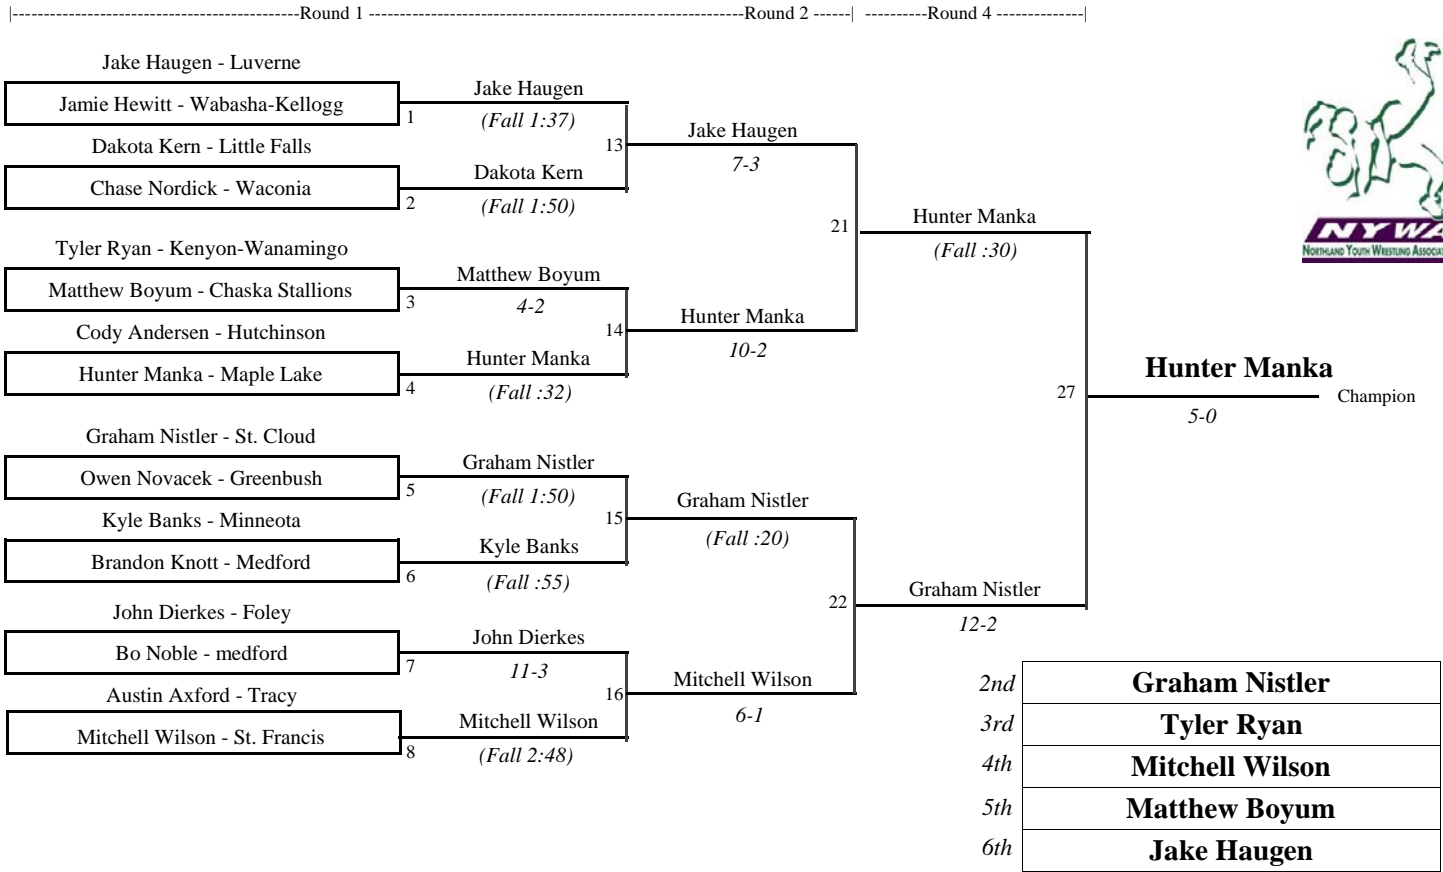

-----Round 1 -----Round 2 -----Round 4 -----

-----Round 1 -----Round 2 -----Round 3 -----Round 4 -----

2012 NYWA Rochester State Tournament

5 6 84

2012 NYWA Rochester State Tournament

5 6 88

2012 NYWA Rochester State Tournament