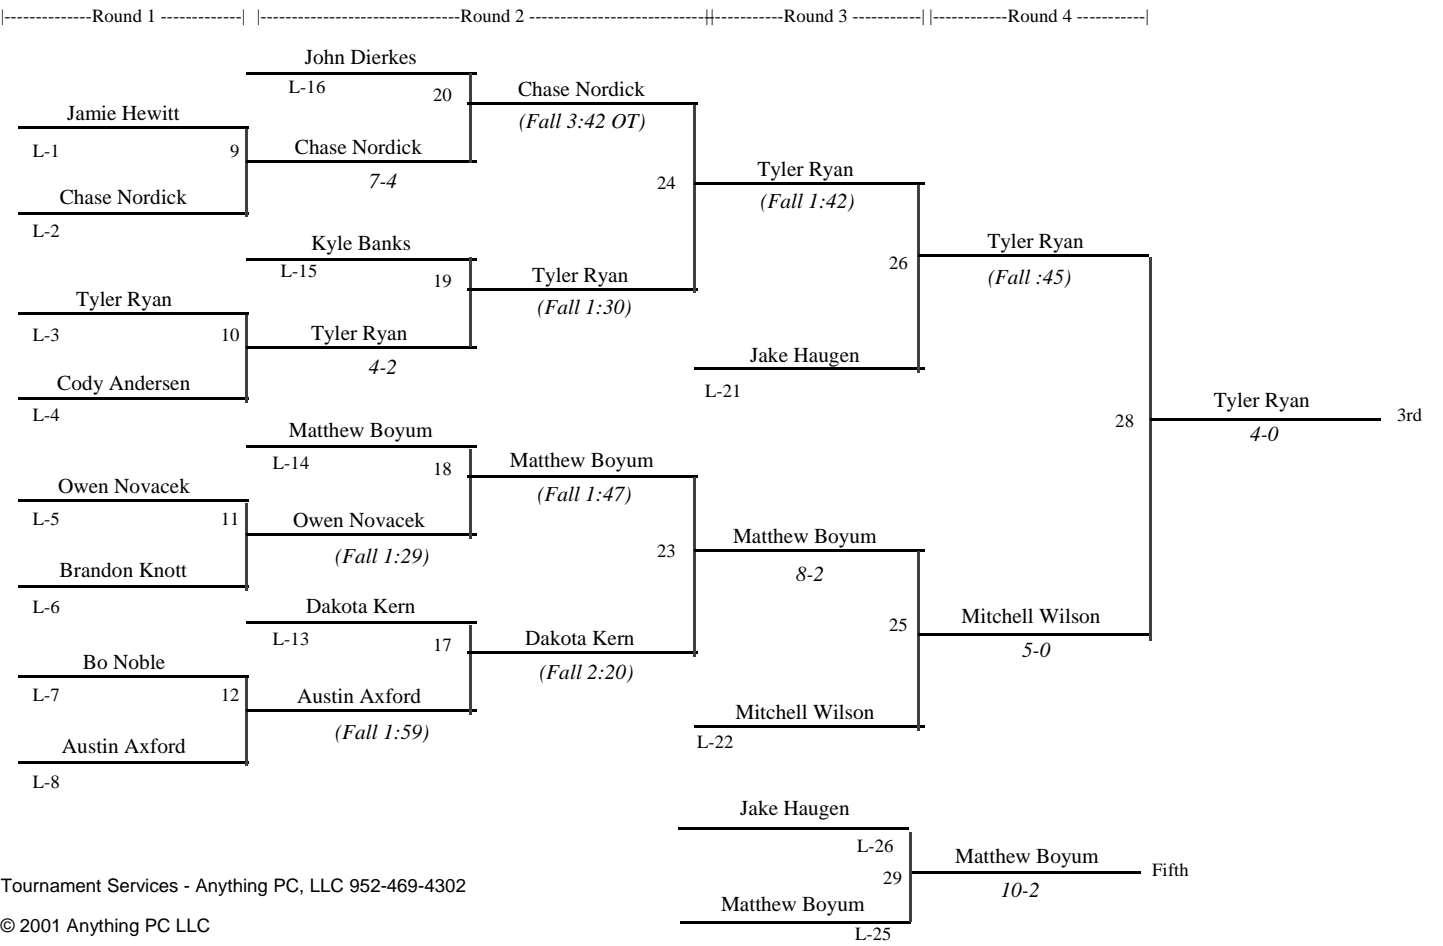

-----Round 1 -----Round 2 -----Round 4 -----

-----Round 1 -----Round 2 -----Round 3 -----Round 4 -----

2012 NYWA Rochester State Tournament

5 6 84

2012 NYWA Rochester State Tournament

5 6 88

2012 NYWA Rochester State Tournament