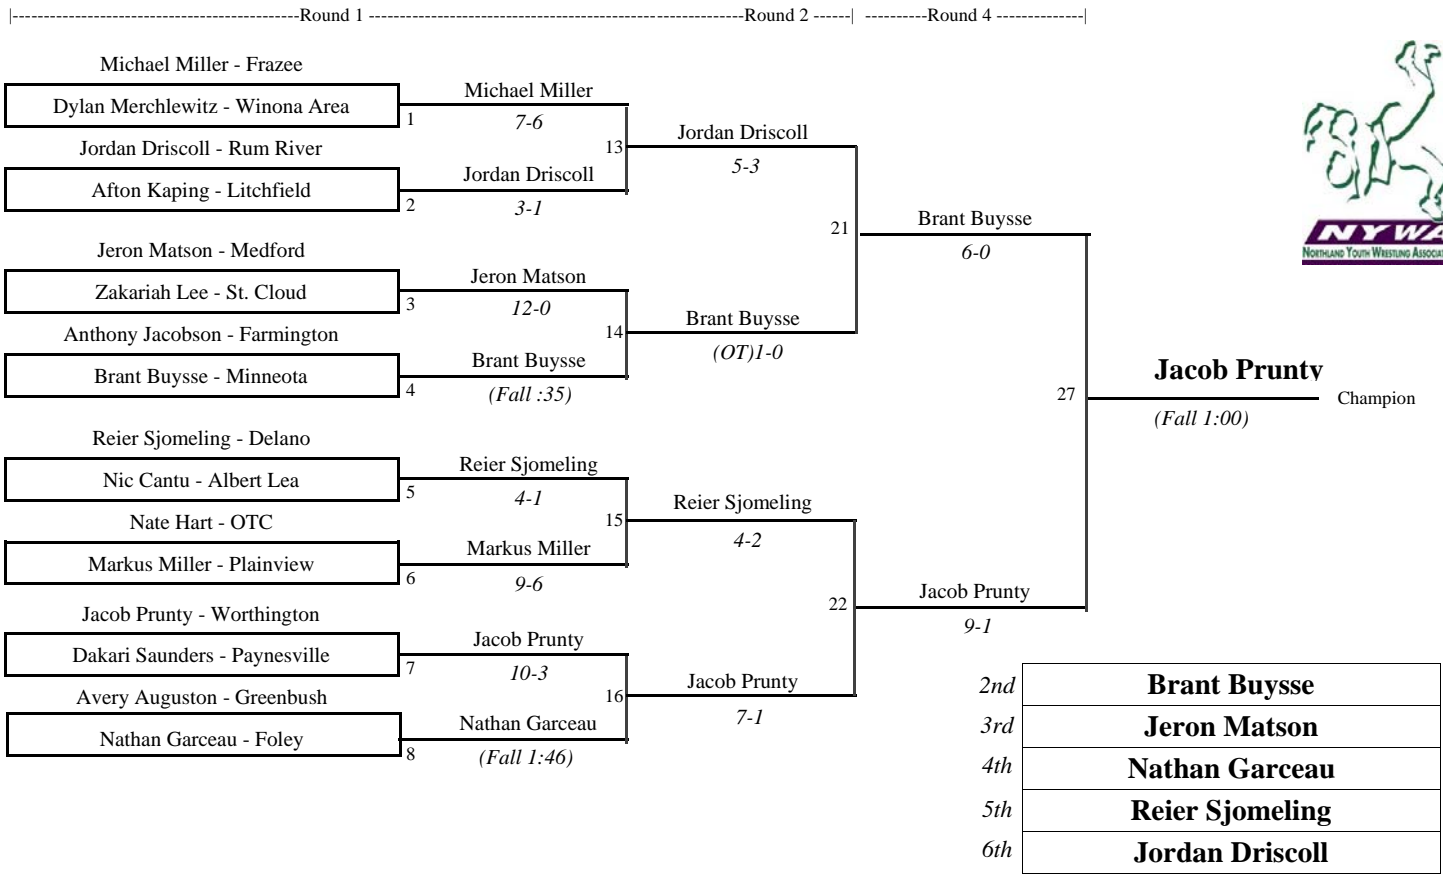

2012 NYWA Rochester State Tournament

5 6 65

2012 NYWA Rochester State Tournament

5 6 70

2012 NYWA Rochester State Tournament

5 6 75

2012 NYWA Rochester State Tournament

5 6 80