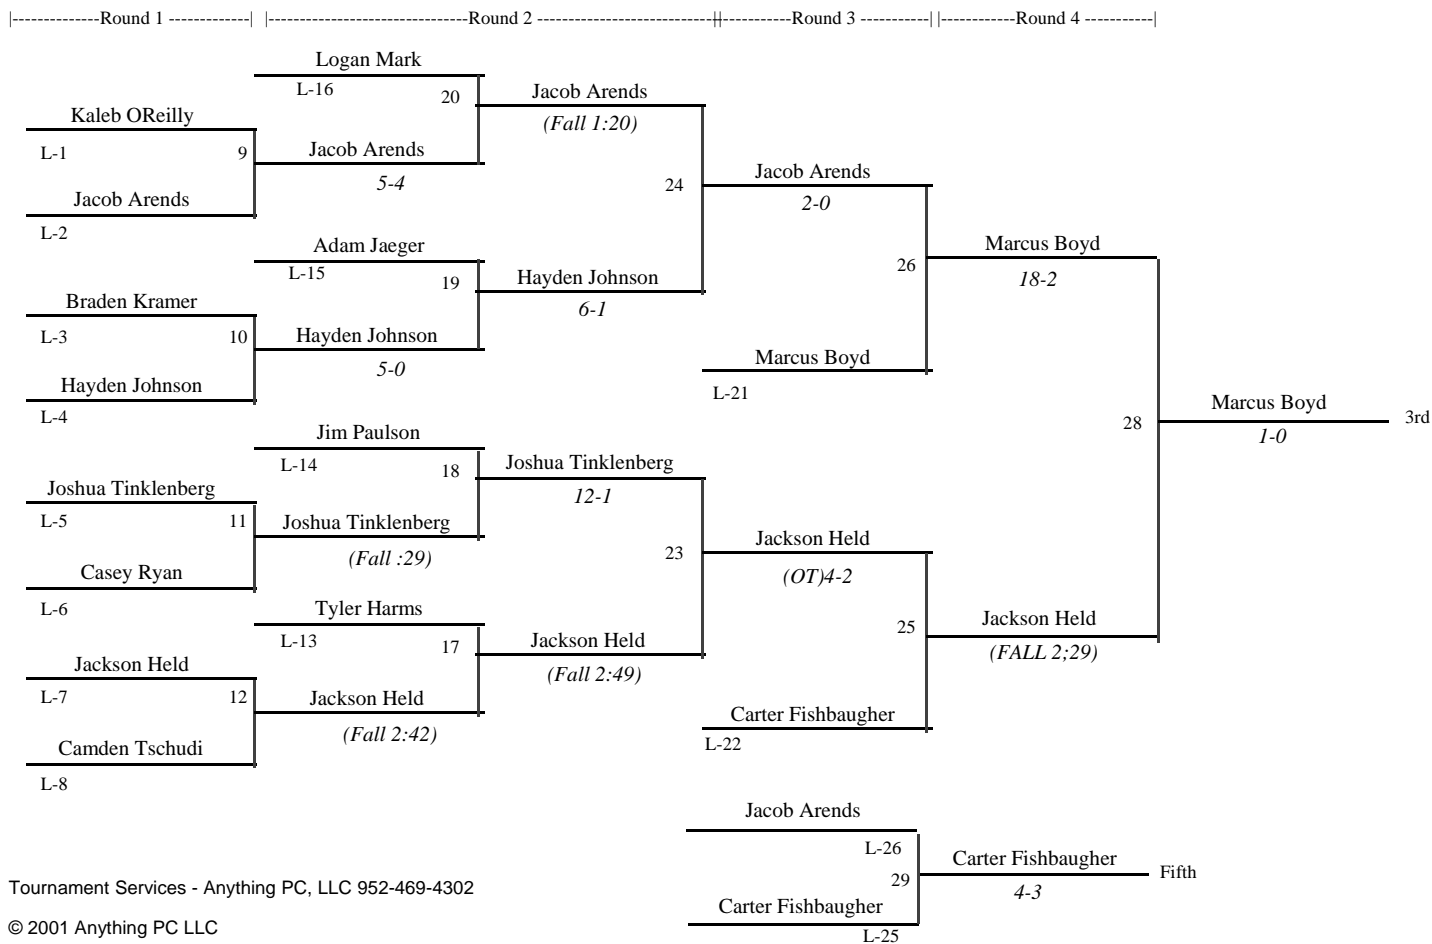

2012 NYWA Rochester State Tournament

5 6 102