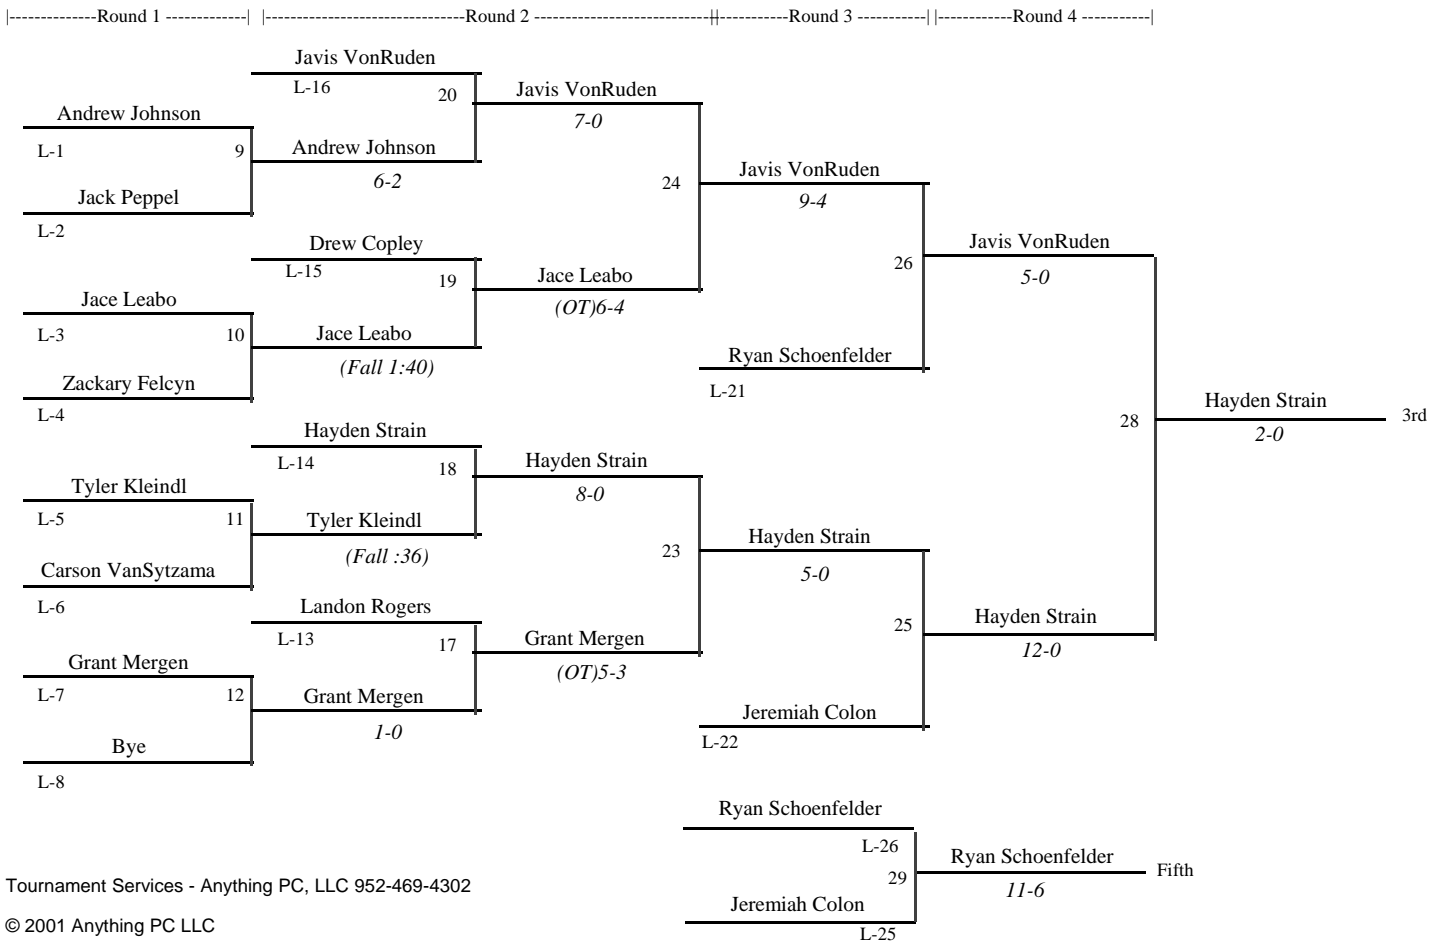

5 6 102

2012 NYWA Rochester State Tournament

5 6 108

2012 NYWA Rochester State Tournament

5 6 120

2012 NYWA Rochester State Tournament

5 6 130

2012 NYWA Rochester State Tournament