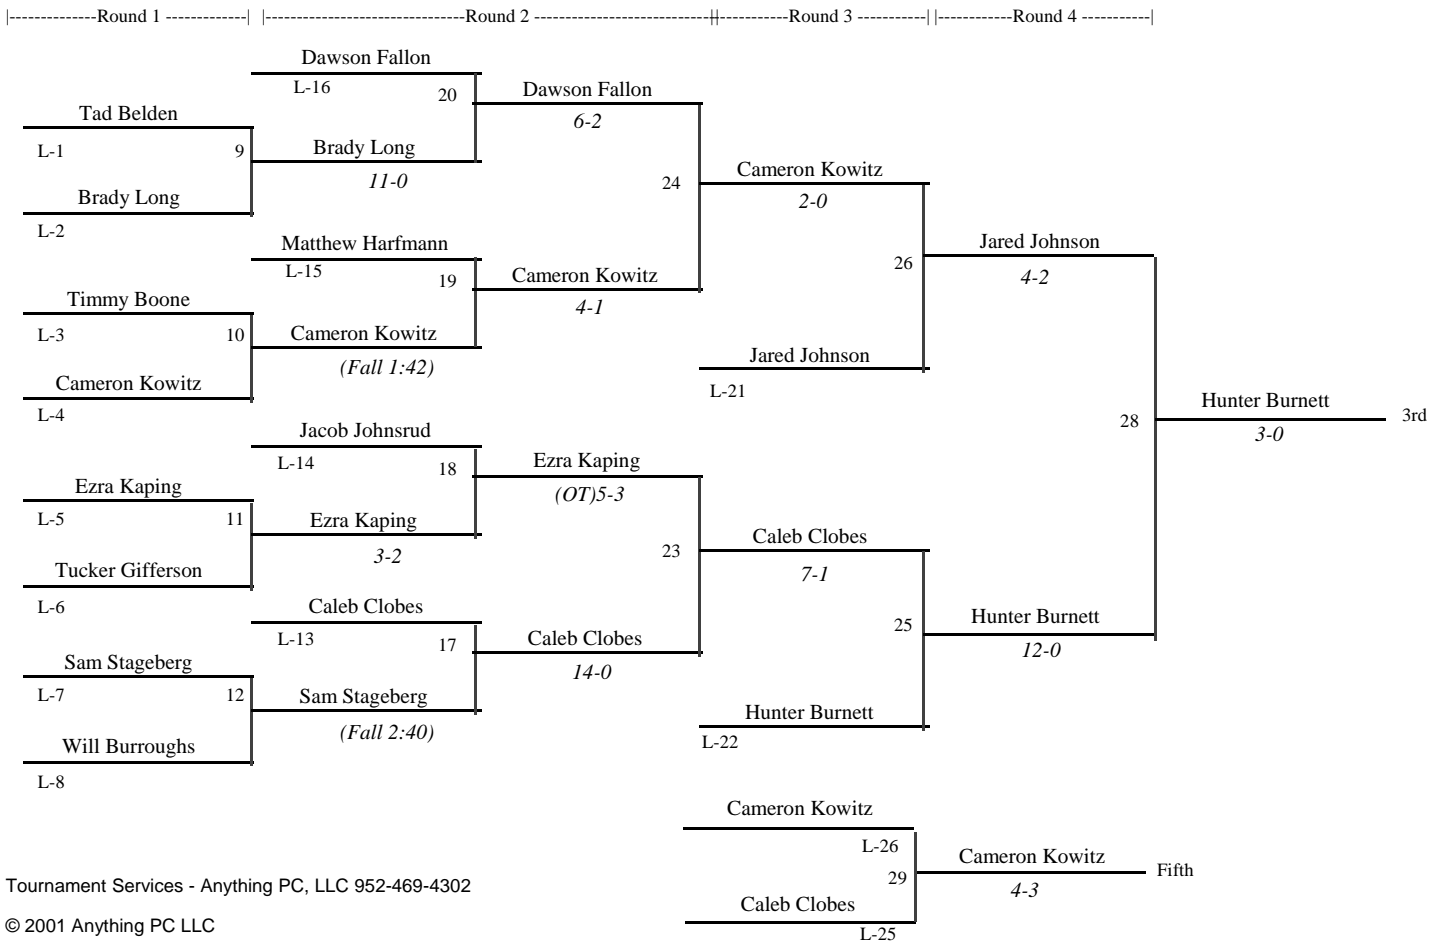

2012 NYWA Rochester State Tournament

5 6 65

2012 NYWA Rochester State Tournament

5 6 70

2012 NYWA Rochester State Tournament

5 6 75

2012 NYWA Rochester State Tournament

5 6 80