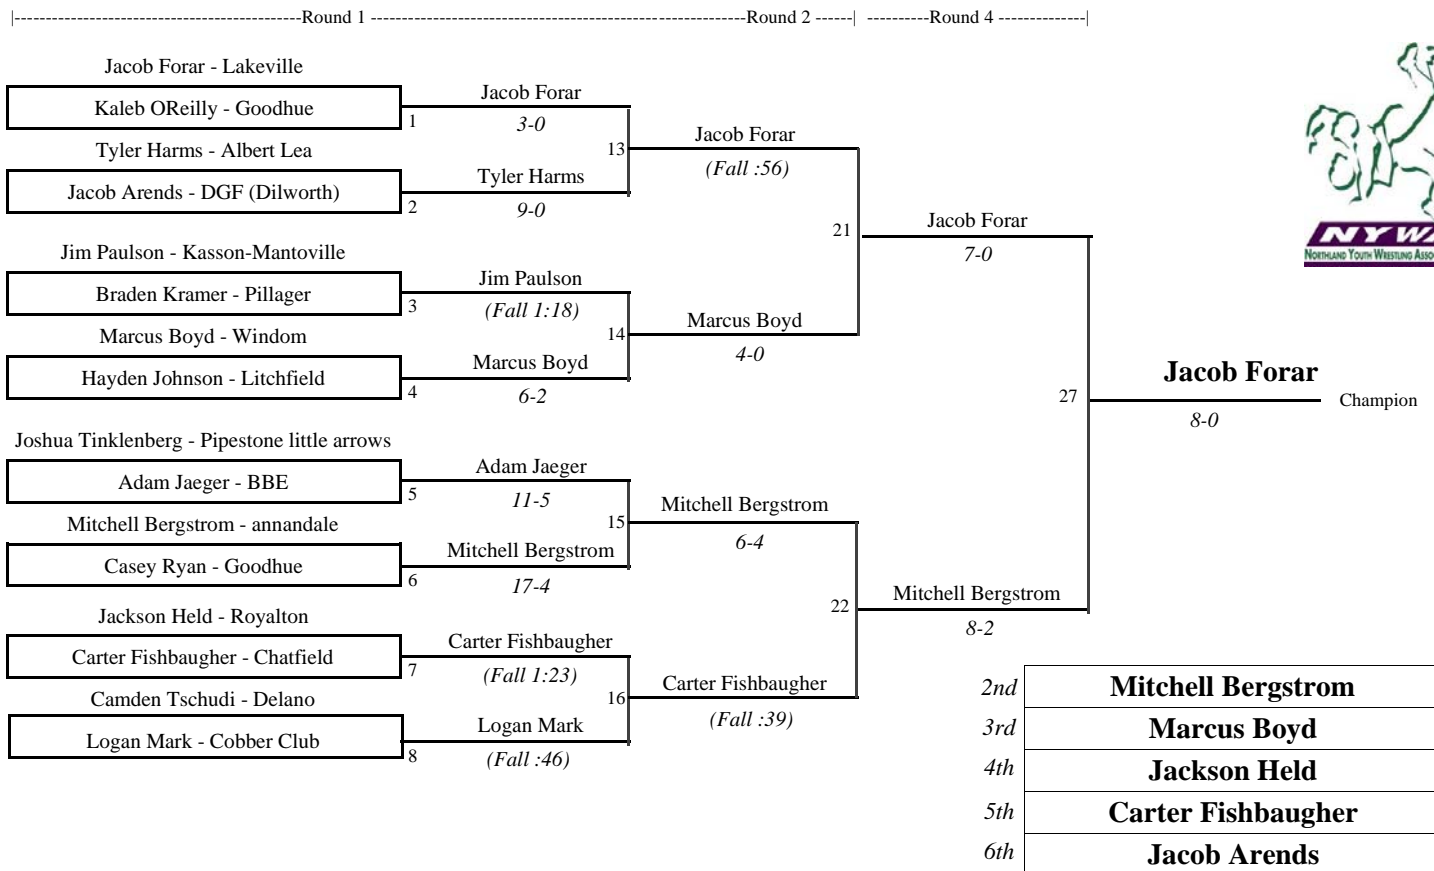

2012 NYWA Rochester State Tournament

5 6 102