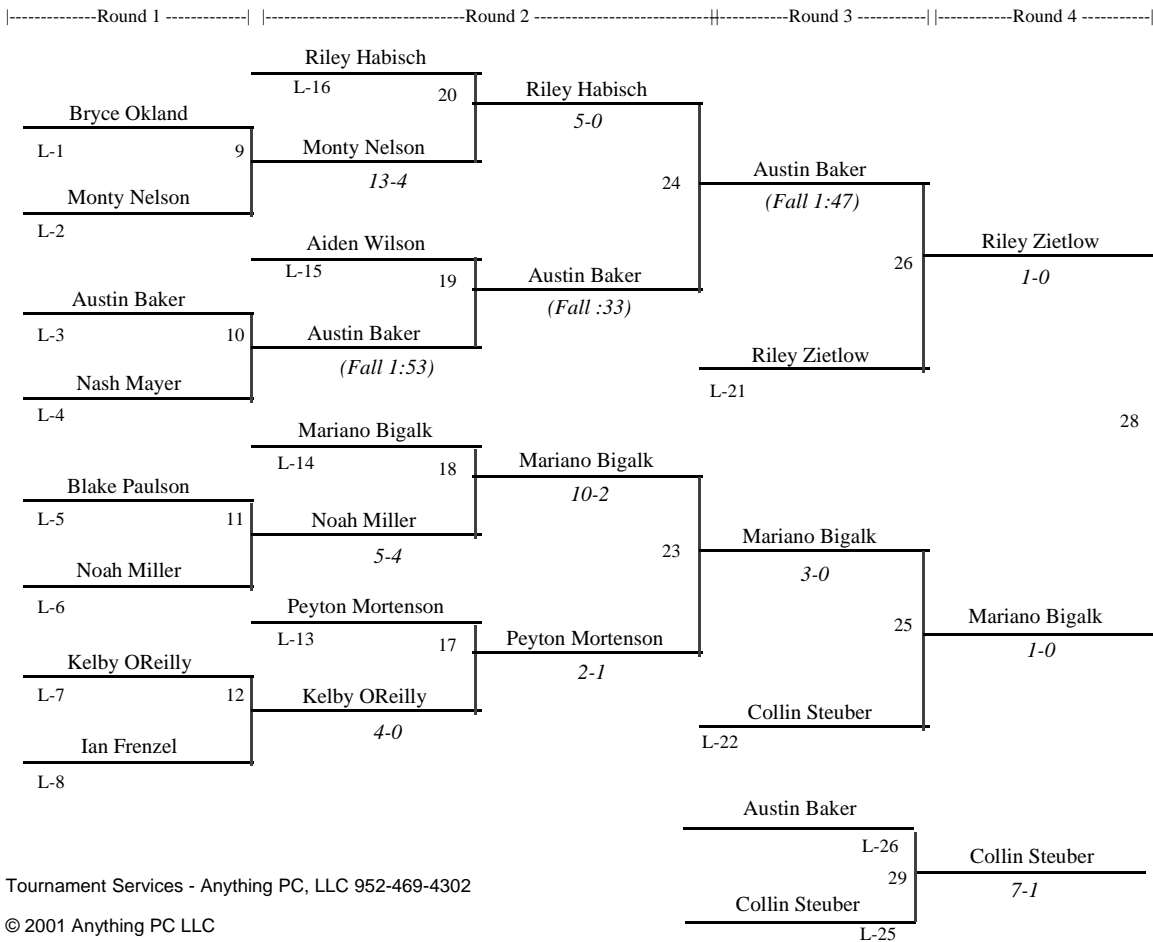

5 6 93

-----Round 1-----|-----Round 2-----|-----Round 4-----|

-----Round 1-----|-----Round 2-----||-----Round 3-----|-----Round 4-----|

2012 NYWA Rochester State Tournament

5 6 97

2012 NYWA Rochester State Tournament