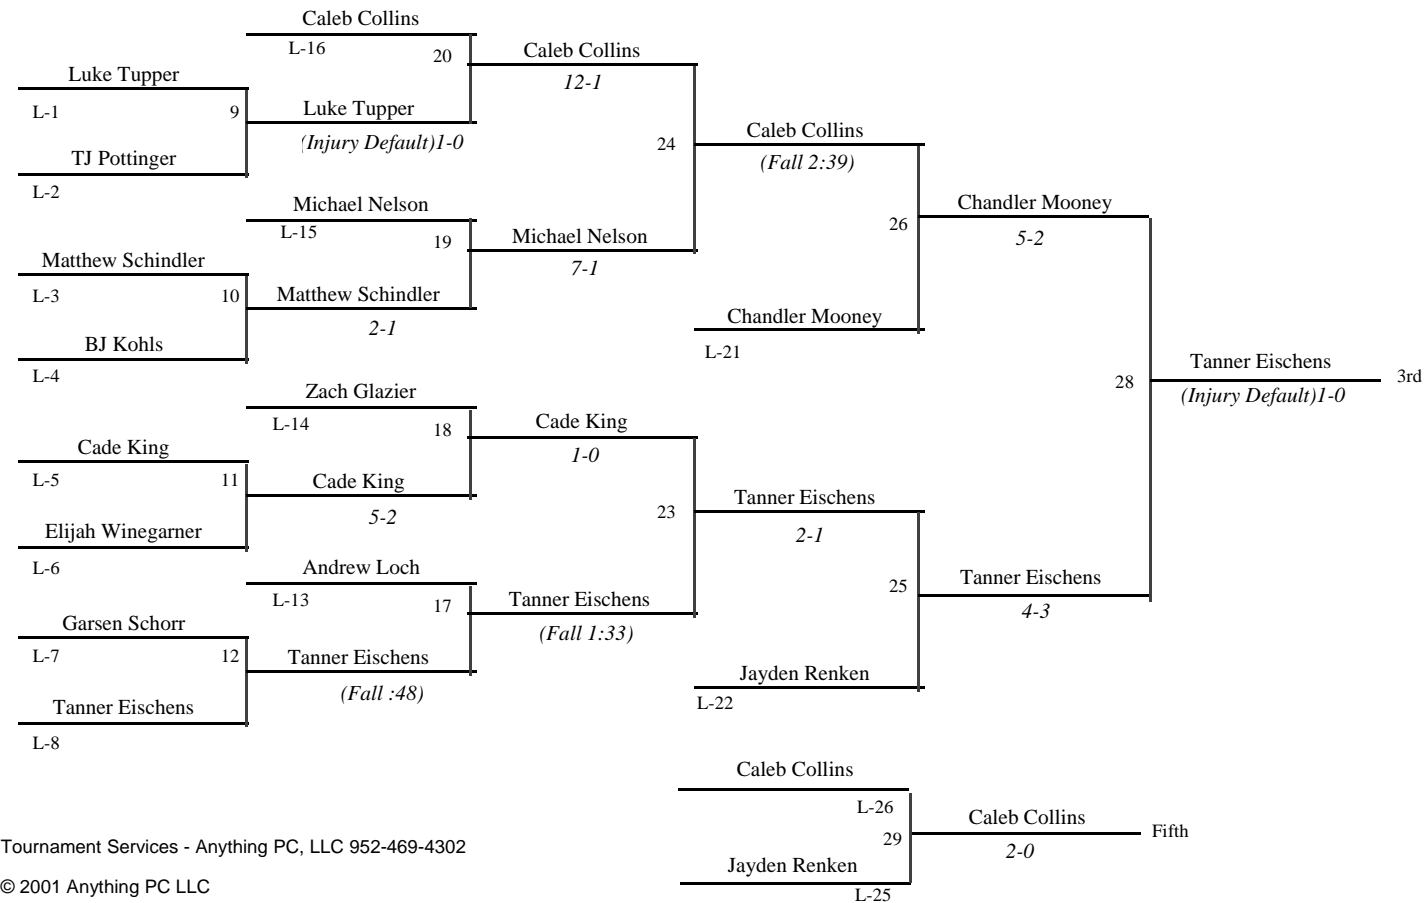

-----Round 1-----|-----Round 2-----||-----Round 3-----|-----Round 4-----|