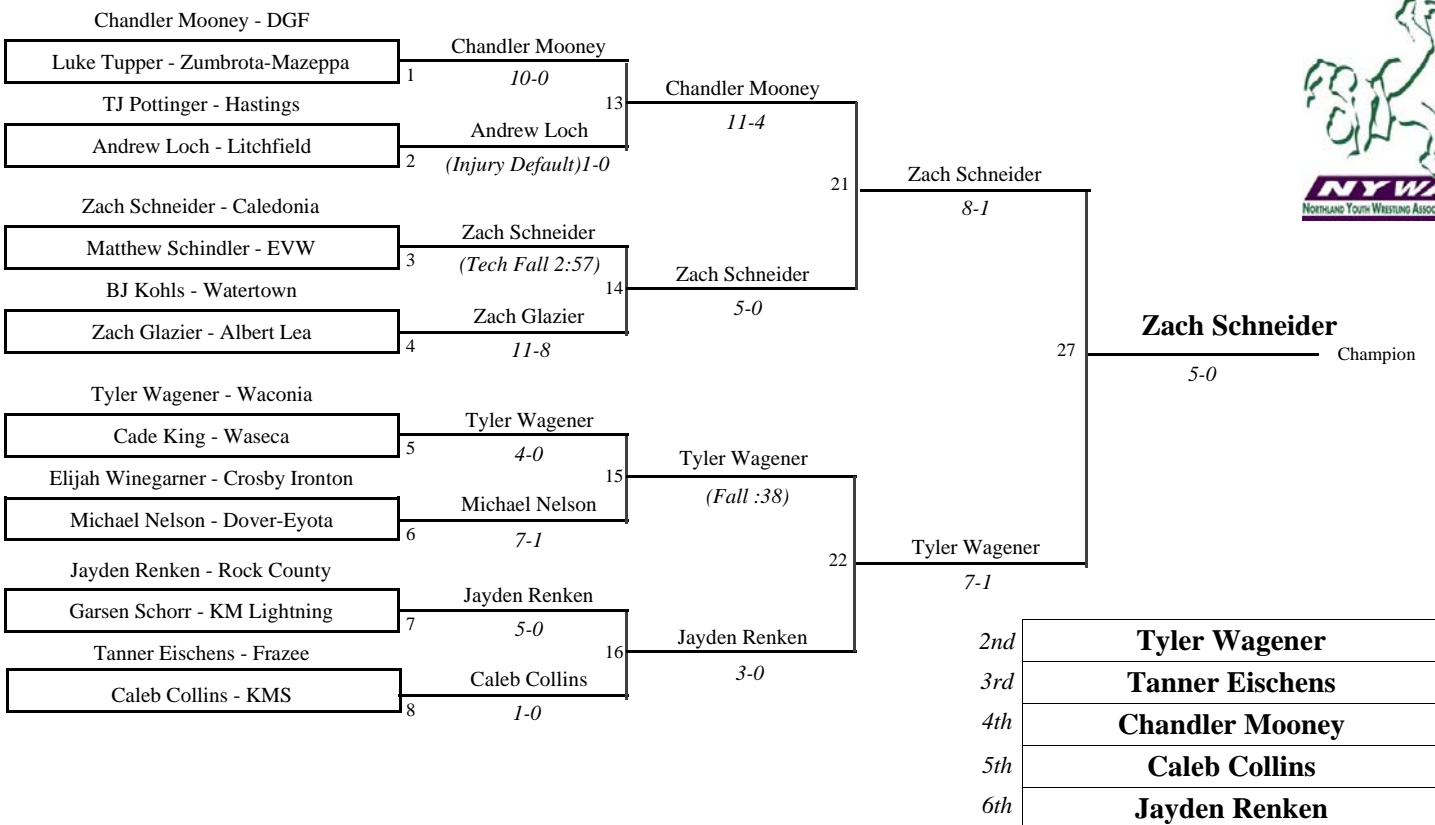

2012 NYWA Rochester State Tournament

5 6 93

-----Round 1-----|-----Round 2-----|-----Round 4-----|