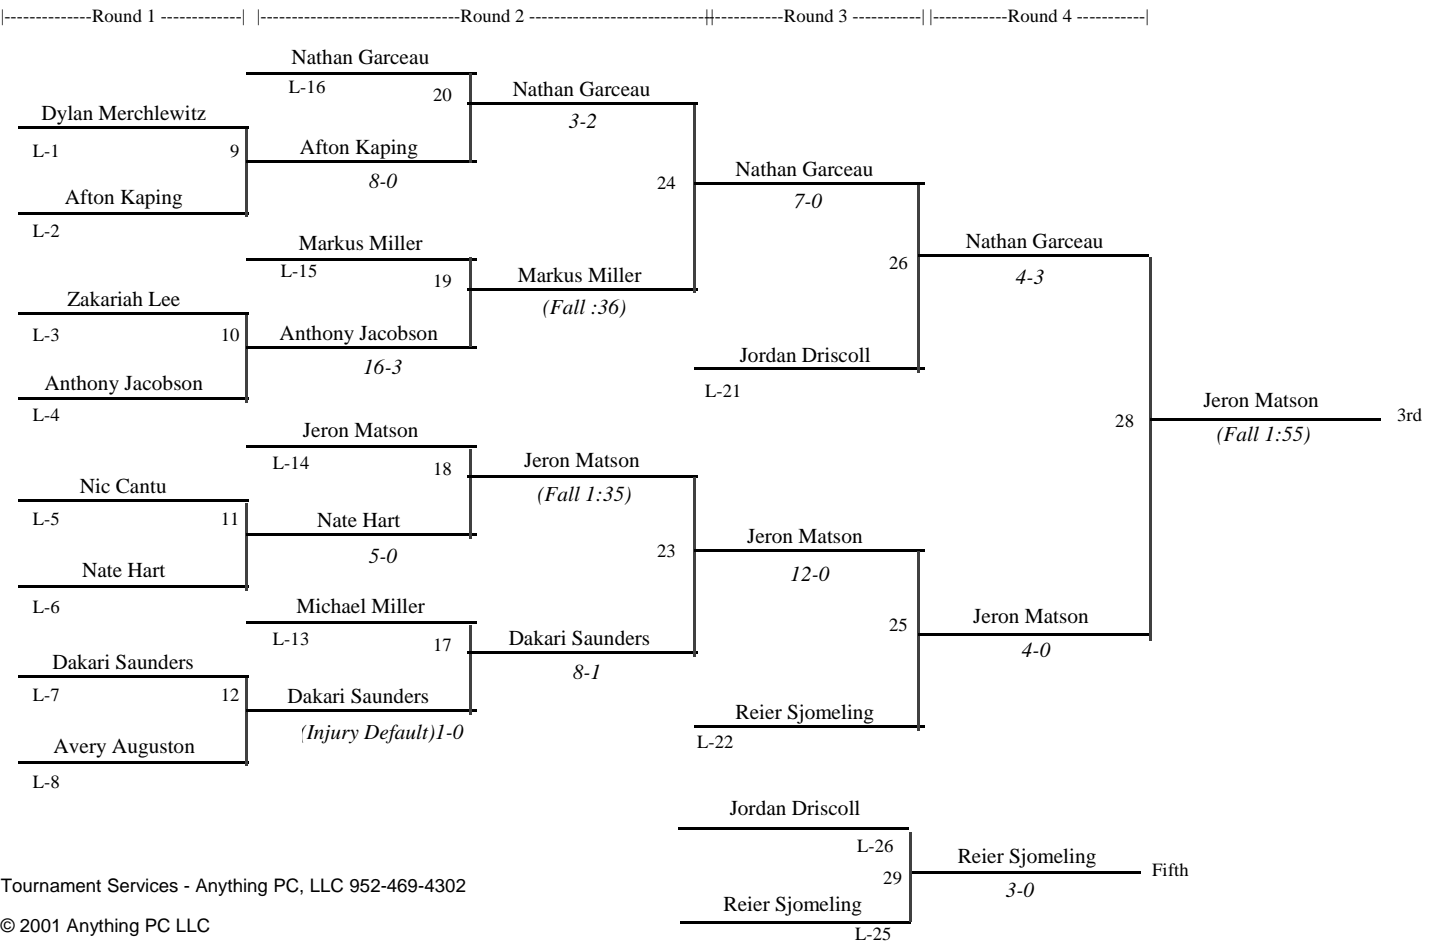

2012 NYWA Rochester State Tournament

5 6 65

2012 NYWA Rochester State Tournament

5 6 70

2012 NYWA Rochester State Tournament

5 6 75

2012 NYWA Rochester State Tournament

5 6 80