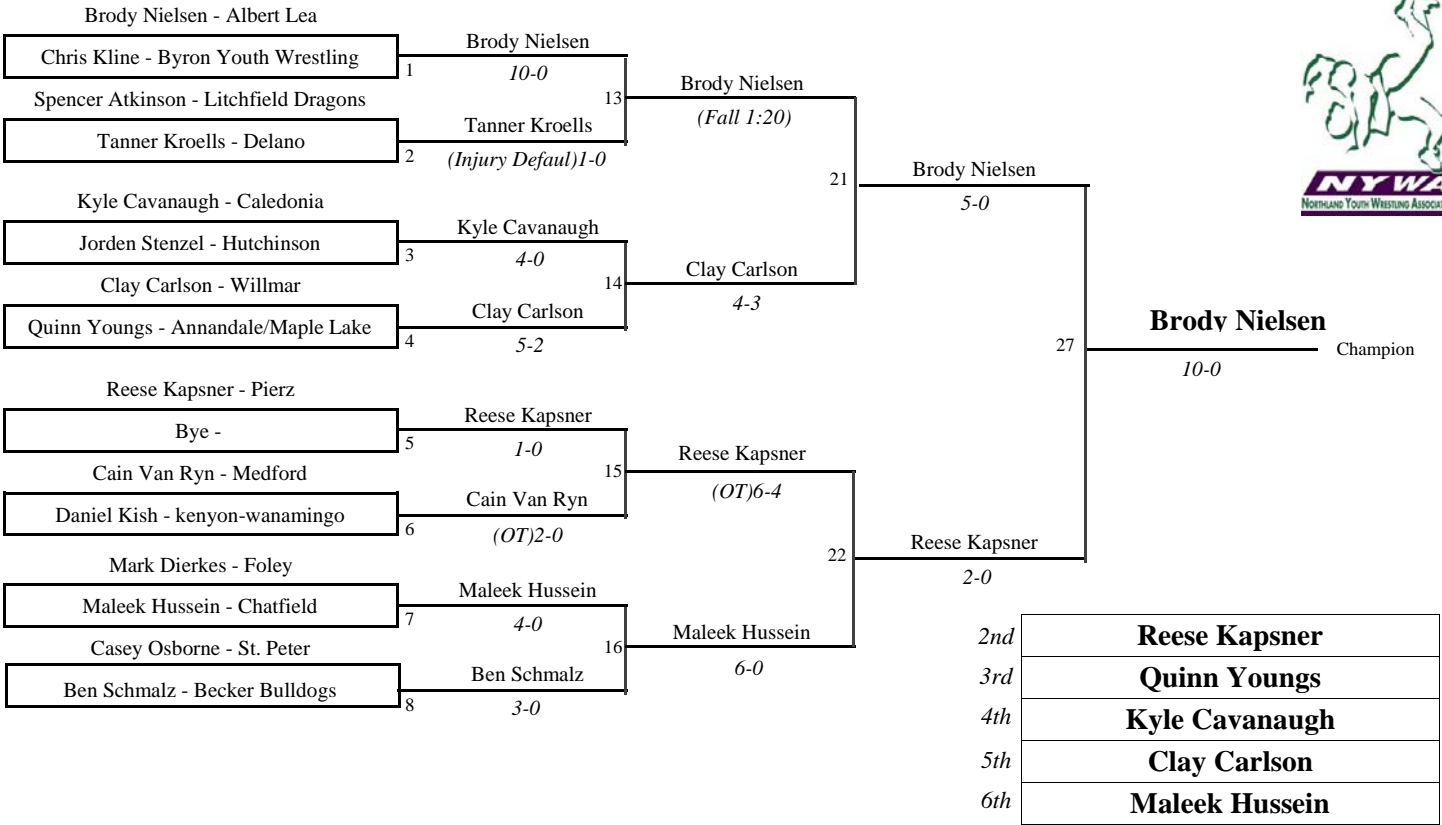

2012 NYWA Rochester State Tournament

5 6 80

-----Round 1 -----Round 2 -----Round 4 -----