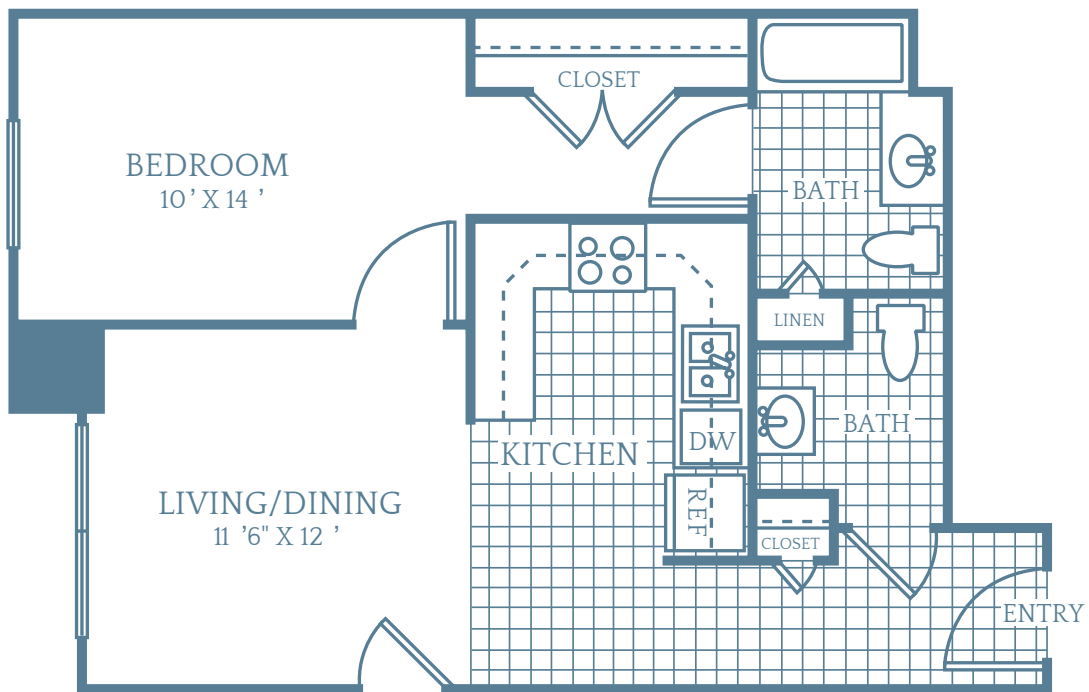

BROADWAY PLAZA  
A BETTER HOTEL ALTERNATIVE

### UNIT C

1 Bedroom / 1.5 Bath

720 SF

15 1st Street Southeast | Rochester, MN 55904  
T. 507.424.4200 F. 507.424.4201

ROCHESTERBROADWAYPLAZA.COM

\*Square footage is approximate

**BROADWAY PLAZA**  
A BETTER HOTEL ALTERNATIVE

**UNIT B.2**  
2 Bedroom / 2.5 Bath  
1,550 SF

15 1st Street Southeast | Rochester, MN 55904  
T. 507.424.4200 F. 507.424.4201

[ROCHESTERBROADWAYPLAZA.COM](http://ROCHESTERBROADWAYPLAZA.COM)

\*Square footage is approximate

BROADWAY PLAZA  
A BETTER HOTEL ALTERNATIVE

UNIT B.1

2 Bedroom / 2.5 Bath

1,435 SF

15 1st Street Southeast | Rochester, MN 55904  
T. 507.424.4200 F. 507.424.4201

ROCHESTERBROADWAYPLAZA.COM

\*Square footage is approximate