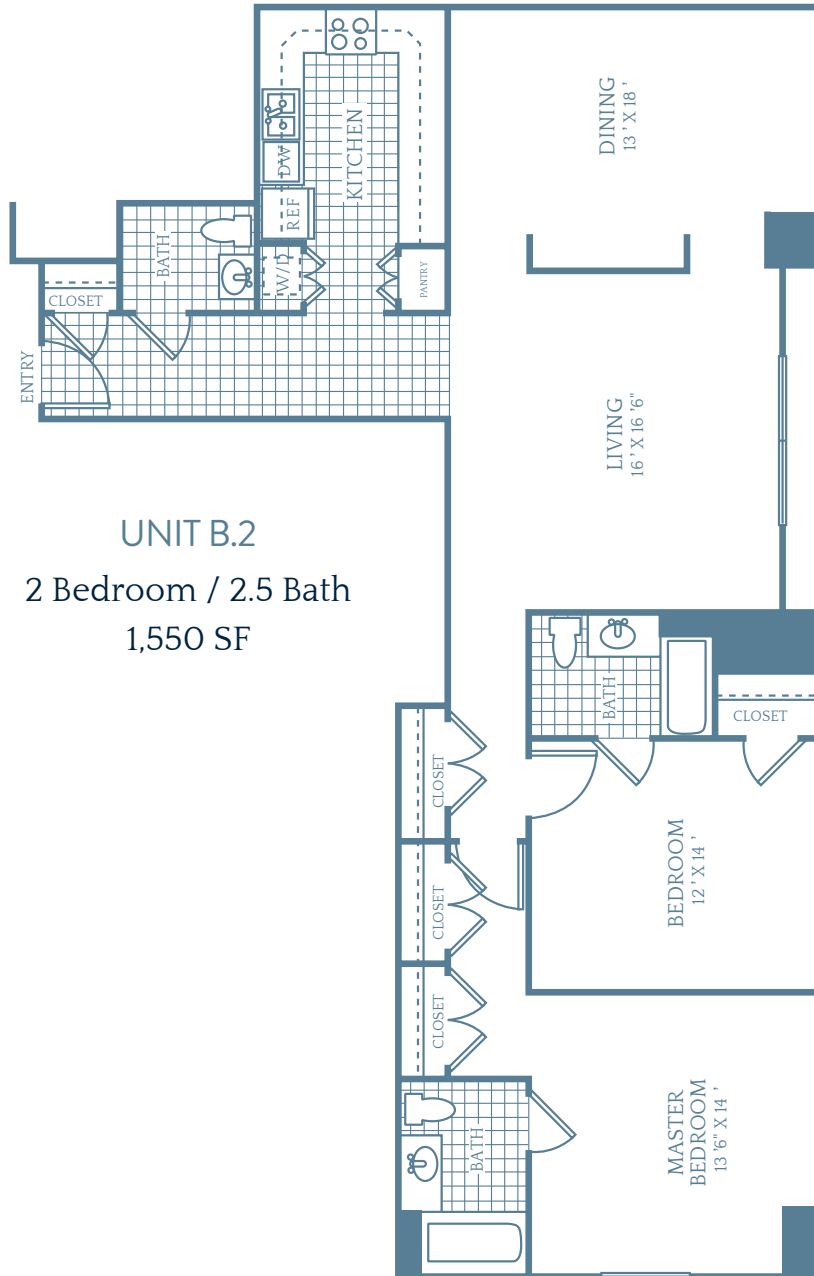

### UNIT C

1 Bedroom / 1.5 Bath

720 SF

15 1st Street Southeast | Rochester, MN 55904  
T. 507.424.4200 F. 507.424.4201

ROCHESTERBROADWAYPLAZA.COM

\*Square footage is approximate

**BROADWAY PLAZA**  
A BETTER HOTEL ALTERNATIVE

**UNIT B.2**  
2 Bedroom / 2.5 Bath  
1,550 SF

15 1st Street Southeast | Rochester, MN 55904  
T. 507.424.4200 F. 507.424.4201

[ROCHESTERBROADWAYPLAZA.COM](http://ROCHESTERBROADWAYPLAZA.COM)

\*Square footage is approximate

BROADWAY PLAZA  
A BETTER HOTEL ALTERNATIVE

UNIT B.1

2 Bedroom / 2.5 Bath

1,435 SF

15 1st Street Southeast | Rochester, MN 55904  
T. 507.424.4200 F. 507.424.4201

ROCHESTERBROADWAYPLAZA.COM

\*Square footage is approximate