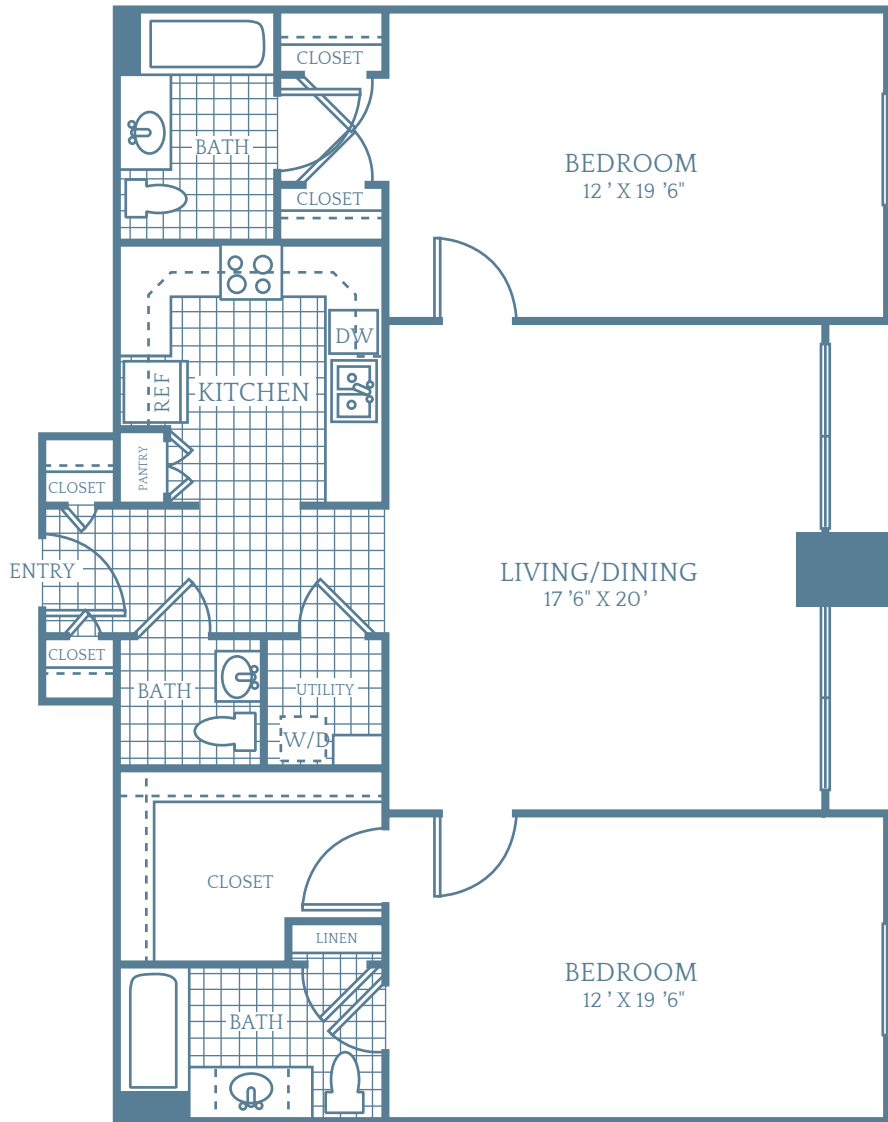

### UNIT C

1 Bedroom / 1.5 Bath

720 SF

15 1st Street Southeast | Rochester, MN 55904  
T. 507.424.4200 F. 507.424.4201

ROCHESTERBROADWAYPLAZA.COM

\*Square footage is approximate

**BROADWAY PLAZA**  
A BETTER HOTEL ALTERNATIVE

**UNIT B.2**  
2 Bedroom / 2.5 Bath  
1,550 SF

15 1st Street Southeast | Rochester, MN 55904  
T. 507.424.4200 F. 507.424.4201

[ROCHESTERBROADWAYPLAZA.COM](http://ROCHESTERBROADWAYPLAZA.COM)

\*Square footage is approximate

BROADWAY PLAZA  
A BETTER HOTEL ALTERNATIVE

UNIT B.1

2 Bedroom / 2.5 Bath

1,435 SF

15 1st Street Southeast | Rochester, MN 55904  
T. 507.424.4200 F. 507.424.4201

ROCHESTERBROADWAYPLAZA.COM

\*Square footage is approximate