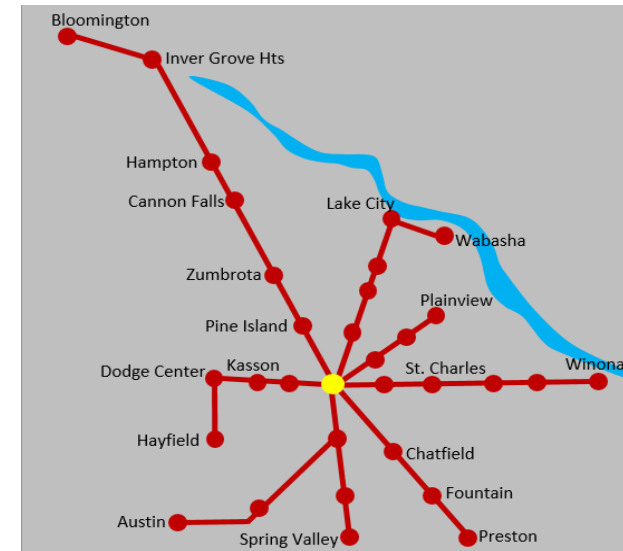

Prices

Find your zone with the Zone Quick Key, then match it to your price in the table

Fares	Monthly Pass	10-Ride Ticket	Cash Fare
Zone C	$197	$68	$11
Zone D	$212	$77	$12
Zone E	$234	$92	$13
Zone F	$280	$107	$15
Zone G	$294	$122	$22
Zone H	$337	$150	$25

Visit rochestercitylines.com to calculate your savings!

Zone Quick Key

Austin	F	Spring Valley	E
Bloomington	H	St. Charles	D
Byron	C	Stewartville	C
Cannon Falls	F	Stockton	E
Chatfield	D	Viola	C
Dexter	E	Wabasha	F
Dodge Center	D	Winona	F
Elgin	C	Zumbro Falls	D
Eyota	C	Zumbrota	D
Fountain	E		
Hampton	G		
Hayfield	E		
Inver Grove Hts	H		
Kasson	C		
Lake City	E		
Lewiston	E		
Marion	C		
Oak Center	D		
Pine Island	C		
Plainview	D		
Preston	E		
Racine	D		
Reinke's Corner	C		

FAQs

When do these routes run?
Monday through Friday

Can anyone use this service?
Yes! Our commuter routes are open to the public!

What if my destination is in Rochester but not downtown?
Commuter passengers traveling to and from work may transfer free to any local transit route. Just ask your commuter driver for a transfer!

What if I use a wheelchair?
Wheelchair accessible motorcoaches are available with a reservation- call for more information.

Do the routes run on holidays?
Rochester City Lines is closed on major holidays. Check the website to find out if your route is running on or near a holiday.

Can my commuter motorcoach be used for a group charter?
Yes! We have many motorcoaches in various sizes and RCL representatives ready to help you plan your charter needs.

For news, updates and to join our email list, visit our website.

rochestercitylines.com

507-288-4353

1825 N Broadway, Rochester, MN 55906

Join our email list for
up to the minute service updates!

/RochesterCityLines

@RCLbus

Together moving forward.

Regional Bus

Schedule

rochestercitylines.com

507-288-4353

Updated January 2019