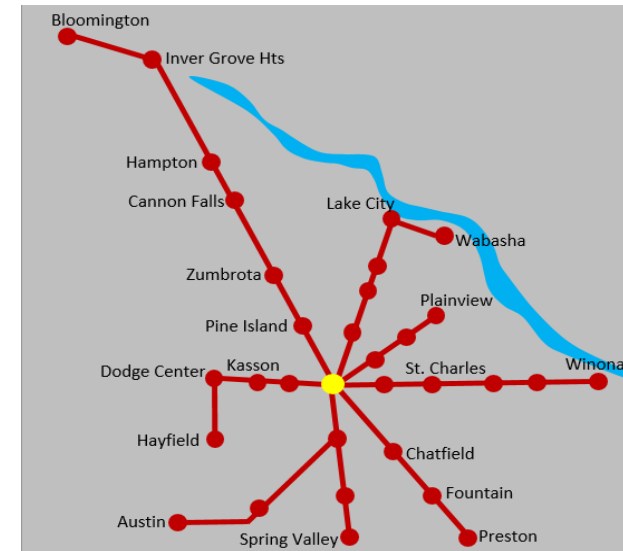

Prices

Find your zone with the Zone Quick Key, then match it to your price in the table

Fares	Monthly Pass	10-Ride Ticket	Cash Fare
Zone C	$197	$68	$11
Zone D	$212	$77	$12
Zone E	$234	$92	$13
Zone F	$280	$107	$15
Zone G	$294	$122	$22
Zone H	$337	$150	$25

Visit rochestercitylines.com to calculate your savings!

Zone Quick Key

Austin	F	Spring Valley	E
Bloomington	H	St. Charles	D
Byron	C	Stewartville	C
Cannon Falls	F	Stockton	E
Chatfield	D	Viola	C
Dexter	E	Wabasha	F
Dodge Center	D	Winona	F
Elgin	C	Zumbro Falls	D
Eyota	C	Zumbrota	D
Fountain	E		
Hampton	G		
Hayfield	E		
Inver Grove Hts	H		
Kasson	C		
Lake City	E		
Lewiston	E		
Marion	C		
Oak Center	D		
Pine Island	C		
Plainview	D		
Preston	E		
Racine	D		
Reinke's Corner	C		

FAQs

When do these routes run?
Monday through Friday

Can anyone use this service?
Yes! Our commuter routes are open to the public!

What if my destination is in Rochester but not downtown?
Commuter passengers traveling to and from work may transfer free to any local transit route. Just ask your commuter driver for a transfer!

What if I use a wheelchair?
Wheelchair accessible motorcoaches are available with a reservation- call for more information.

Do the routes run on holidays?
Rochester City Lines is closed on major holidays. Check the website to find out if your route is running on or near a holiday.

Can my commuter motorcoach be used for a group charter?
Yes! We have many motorcoaches in various sizes and RCL representatives ready to help you plan your charter needs.

For news, updates and to join our email list, visit our website.

rochestercitylines.com

507-288-4353

1825 N Broadway, Rochester, MN 55906

Join our email list for
up to the minute service updates!

/RochesterCityLines

@RCLbus

Together moving forward.

Regional Bus

Schedule

rochestercitylines.com

507-288-4353

Updated July 2019