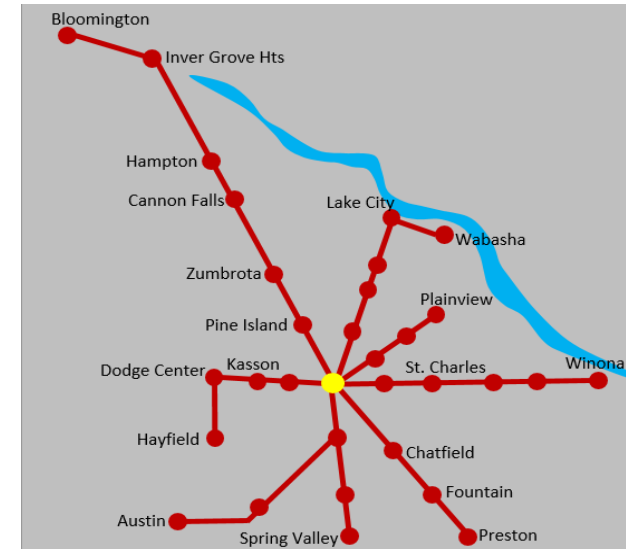

Prices

Find your zone with the Zone Quick Key, then match it to your price in the table

Fares	Monthly Pass	10-Ride Ticket	Cash Fare
Zone C	$184	$64	$10
Zone D	$198	$72	$11
Zone E	$219	$86	$12
Zone F	$262	$100	$14
Zone G	$275	$114	$20
Zone H	$315	$140	$25

Visit rochestercitylines.com to calculate your savings!

Zone Quick Key

Austin	F	Spring Valley	E
Bloomington	H	St. Charles	D
Byron	C	Stewartville	C
Cannon Falls	F	Stockton	E
Chatfield	D	Viola	C
Dexter	E	Wabasha	F
Dodge Center	D	Winona	F
Elgin	C	Zumbro Falls	D
Eyota	C	Zumbrota	D
Fountain	E		
Hampton	G		
Hayfield	E		
Inver Grove Hts	H		
Kasson	C		
Lake City	E		
Lewiston	E		
Marion	C		
Oak Center	D		
Pine Island	C		
Plainview	D		
Preston	E		
Racine	D		
Reinke's Corner	C		

FAQs

When do these routes run?
Monday through Friday

Can anyone use this service?
Yes! Our commuter routes are open to the public!

What if my destination is in Rochester but not downtown?
Commuter passengers traveling to and from work may transfer free to any local transit route. Just ask your commuter driver for a transfer!

What if I use a wheelchair?
Wheelchair accessible motorcoaches are available with a reservation- call for more information.

Do the routes run on holidays?
Rochester City Lines is closed on major holidays. Check the website to find out if your route is running on or near a holiday.

Can my commuter motorcoach be used for a group charter?
Yes! We have many motorcoaches in various sizes and RCL representatives ready to help you plan your charter needs.

For news, updates and to join our email list, visit our website.

rochestercitylines.com

507-288-4353

1825 N Broadway, Rochester, MN 55906

Join our email list for
up to the minute service updates!

/RochesterCityLines

@RCLbus

Together moving forward.

Regional Bus

Schedule

rochestercitylines.com

507-288-4353

Updated March 2018