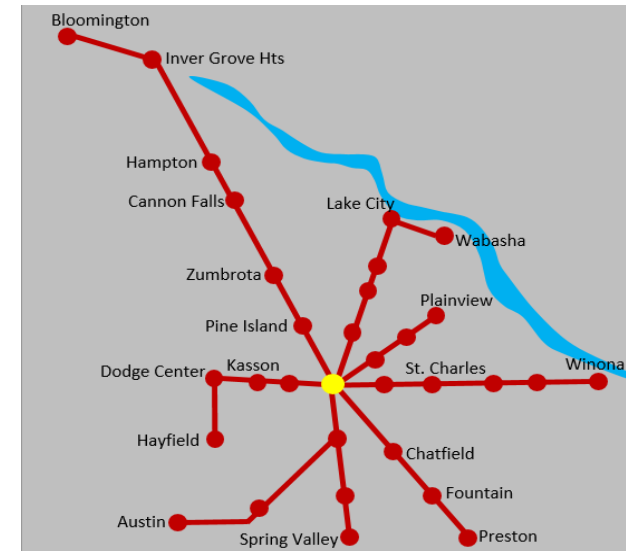

Prices

Find your zone with the Zone Quick Key, then match it to your price in the table

Fares	Monthly Pass	10-Ride Ticket	Cash Fare
Zone C	$184	$64	$10
Zone D	$198	$72	$11
Zone E	$219	$86	$12
Zone F	$262	$100	$14
Zone G	$275	$114	$20
Zone H	$315	$140	$25

Visit rochestercitylines.com to calculate your savings!

Zone Quick Key

Austin	F	Spring Valley	E
Bloomington	H	St. Charles	D
Byron	C	Stewartville	C
Cannon Falls	F	Stockton	E
Chatfield	D	Viola	C
Dexter	E	Wabasha	F
Dodge Center	D	Winona	F
Elgin	C	Zumbro Falls	D
Eyota	C	Zumbrota	D
Fountain	E		
Hampton	G		
Hayfield	E		
Inver Grove Hts	H		
Kasson	C		
Lake City	E		
Lewiston	E		
Marion	C		
Oak Center	D		
Pine Island	C		
Plainview	D		
Preston	E		
Racine	D		
Reinke's Corner	C		

FAQs

When do these routes run?
Monday through Friday

Can anyone use this service?
Yes! Our commuter routes are open to the public!

What if my destination is in Rochester but not downtown?
Commuter passengers traveling to and from work may transfer free to any local transit route. Just ask your commuter driver for a transfer!

What if I use a wheelchair?
Wheelchair accessible motorcoaches are available with a reservation- call for more information.

Do the routes run on holidays?
Rochester City Lines is closed on major holidays. Check the website to find out if your route is running on or near a holiday.

Can my commuter motorcoach be used for a group charter?
Yes! We have many motorcoaches in various sizes and RCL representatives ready to help you plan your charter needs.

For news, updates and to join our email list, visit our website.

rochestercitylines.com

507-288-4353

1825 N Broadway, Rochester, MN 55906

Join our email list for
up to the minute service updates!

/RochesterCityLines

@RCLbus

Together moving forward.

Regional Bus

Schedule

rochestercitylines.com

507-288-4353

Updated May 2018