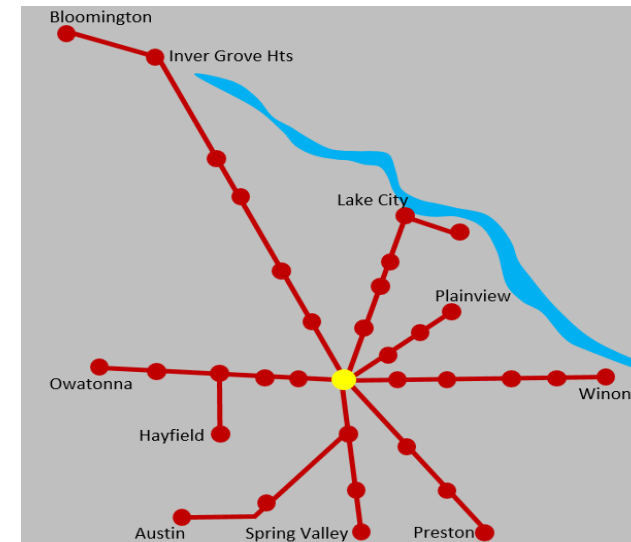

Prices

Find your zone with the Zone Quick Key, then match it to your price in the table

Fares	Monthly Pass	10-Ride Ticket	Cash Fare
Zone C	$184	$64	$10
Zone D	$198	$72	$11
Zone E	$219	$86	$12
Zone F	$262	$100	$14
Zone G	$275	$114	$20
Zone H	$315	$140	$25

Visit rochestercitylines.com to calculate your savings!

Zone Quick Key

Austin	F	Racine	D
Bloomington	H	Reinke's Corner	C
Byron	C	Spring Valley	E
Cannon Falls	F	St. Charles	D
Chatfield	D	Stewartville	C
Claremont	E	Stockton	E
Dexter	E	Viola	C
Dodge Center	D	Wabasha	F
Elgin	C	Winona	F
Eyota	C	Zumbro Falls	D
Fountain	E	Zumbrota	D
Hampton	G		
Hayfield	E		
Inver Grove Hts	H		
Kasson	C		
Lake City	E		
Lewiston	E		
Marion	C		
Oak Center	D		
Owatonna	F		
Pine Island	C		
Plainview	D		
Preston	E		

FAQs

When do these routes run?
Monday through Friday

Can anyone use this service?
Yes! Our commuter routes are open to the public!

What if my destination is in Rochester but not downtown?
Commuter passengers traveling to and from work may transfer free to any local transit route. Just ask your commuter driver for a transfer!

What if I use a wheelchair?
Wheelchair accessible motorcoaches are available with a reservation- call for more information.

Do the routes run on holidays?
Rochester City Lines is closed on major holidays. Check the website to find out if your route is running on or near a holiday.

Can my commuter motorcoach be used for a group charter?
Yes! We have many motorcoaches in various sizes and RCL representatives ready to help you plan your charter needs.

For news, updates and to join our email list, visit our website.

rochestercitylines.com

507-288-4353

1825 N Broadway, Rochester, MN 55906

Join our email list for
up to the minute service updates!

/RochesterCityLines

@RCLbus

Together moving forward.

Regional Bus

Schedule

rochestercitylines.com

507-288-4353