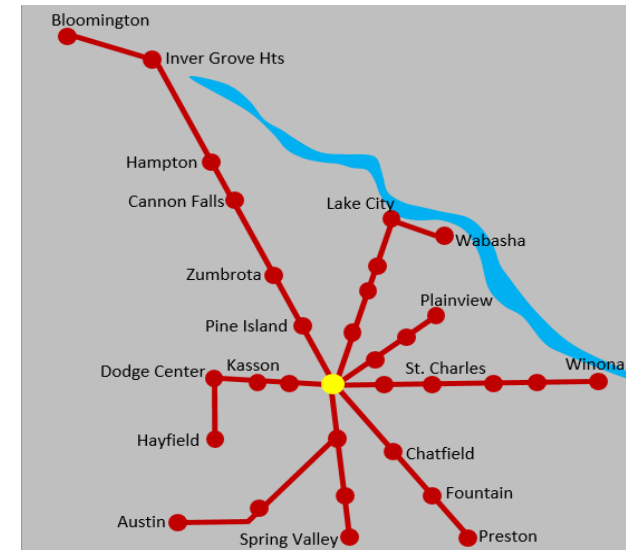

Prices

Find your zone with the Zone Quick Key, then match it to your price in the table

Fares	Monthly Pass	10-Ride Ticket	Cash Fare
Zone C	$197	$68	$11
Zone D	$212	$77	$12
Zone E	$234	$92	$13
Zone F	$280	$107	$15
Zone G	$294	$122	$22
Zone H	$337	$150	$25

Visit rochestercitylines.com to calculate your savings!

Zone Quick Key

Austin	F	St. Charles	D
Bloomington	H	Stewartville	C
Byron	C	Stockton	E
Cannon Falls	F	Viola	C
Chatfield	D	Wabasha	F
Dexter	E	Winona	F
Dodge Center	D	Zumbro Falls	D
Elgin	C	Zumbrota	D
Eyota	C		
Fountain	E		
Hampton	G		
Hayfield	E		
Inver Grove Hts	H		
Kasson	C		
Lake City	E		
Lewiston	E		
Marion	C		
Oak Center	D		
Pine Island	C		
Plainview	D		
Preston	E		
Racine	D		
Spring Valley	E		

FAQs

When do these routes run?
Monday through Friday

Can anyone use this service?
Yes! Our commuter routes are open to the public!

What if my destination is in Rochester but not downtown?
Commuter passengers traveling to and from work may transfer free to any local transit route. Just ask your commuter driver for a transfer!

What if I use a wheelchair?
Wheelchair accessible motorcoaches are available with a reservation- call for more information.

Do the routes run on holidays?
Rochester City Lines is closed on major holidays. Check the website to find out if your route is running on or near a holiday.

Can my commuter motorcoach be used for a group charter?
Yes! We have many motorcoaches in various sizes and RCL representatives ready to help you plan your charter needs.

For news, updates and to join our email list, visit our website.

rochestercitylines.com

507-288-4353

1825 N Broadway, Rochester, MN 55906

Join our email list for
up to the minute service updates!

/RochesterCityLines

@RCLbus

Together moving forward.

Regional Bus

Schedule

rochestercitylines.com

507-288-4353

Updated November 2019